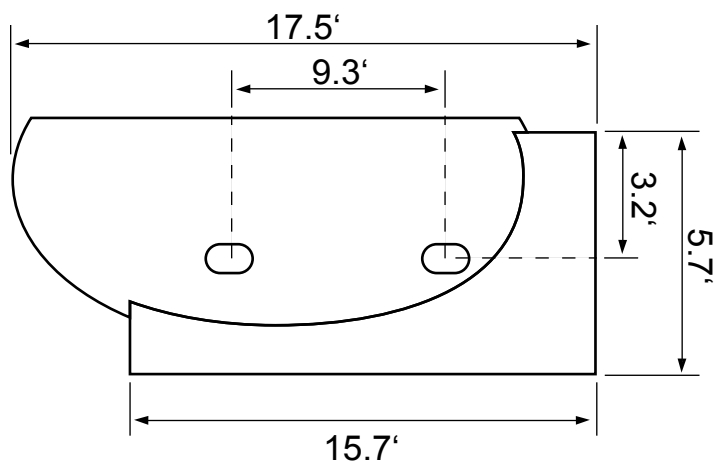

### Installation

- Wall mount installation.
- Vessel installation.

### Configurations

- Single Hole.

## Technical Information

Bowl type:	Single
Installation:	Wall mounted Vessel
Bowl dimensions:	Depth: 4'
Drain hole:	1.75'
Faucet hole:	1.38'
Hole configurations:	1
Weight:	15.4 lbs