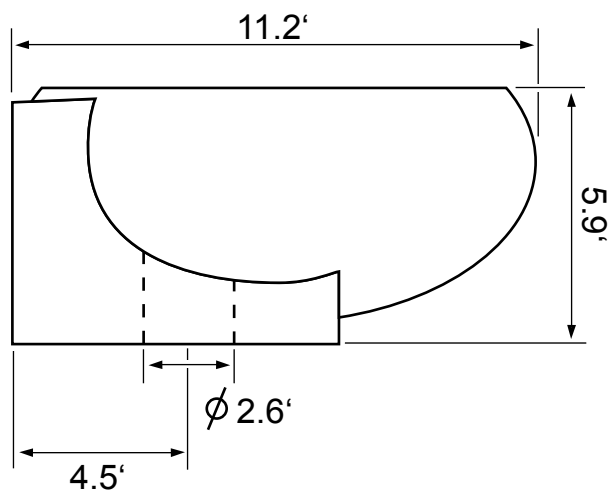

### Installation

- Wall mount installation.
- Vessel installation.

### Configurations

- Single Hole.

## Technical Information

Bowl type:	Single
Installation:	Wall mounted Vessel
Bowl dimensions:	Depth: 4'
Drain hole:	1.75'
Faucet hole:	1.38'
Hole configurations:	1
Weight:	15.4 lbs