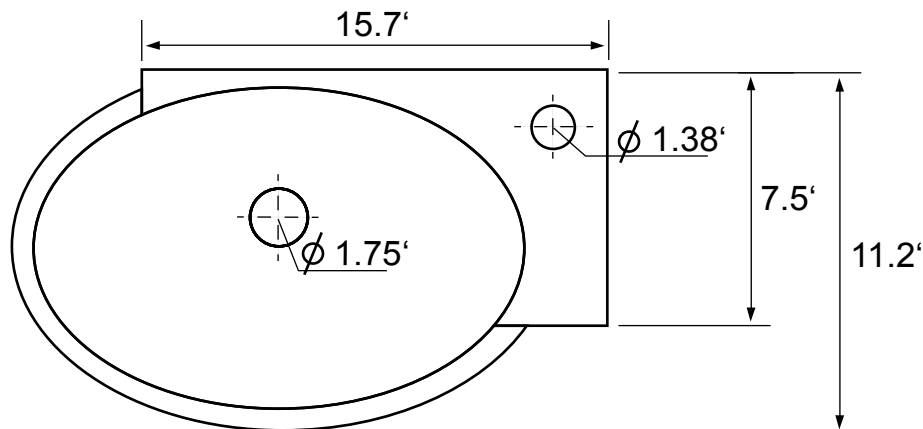

### Configurations

- Single Hole.

## Technical Information

Bowl type:	Single
Installation:	Wall mounted Vessel
Bowl dimensions:	Depth: 4'
Drain hole:	1.75'
Faucet hole:	1.38'
Hole configurations:	1
Weight:	15.4 lbs