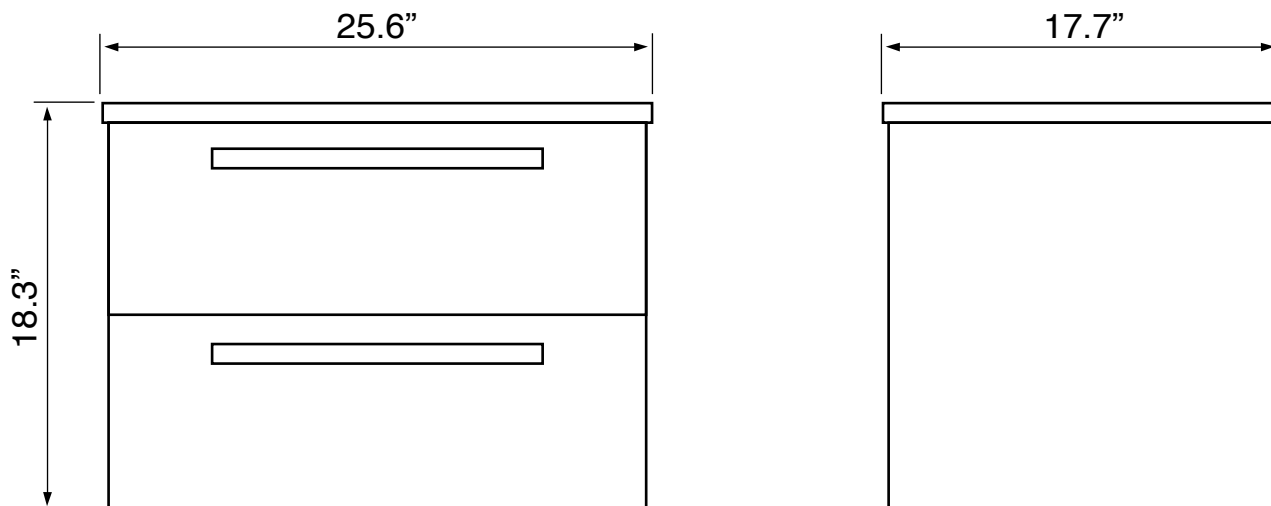

Color	Description
	Glossy White

Technical Information

Bowl type:	Single
Installation:	Wall mounted
Bowl dimensions:	Depth: 4.25" Width: 11.5" Length: 17.5"
Drain hole:	1.75"
Faucet hole:	1.38"
Hole configurations:	1
Weight:	105 lbs