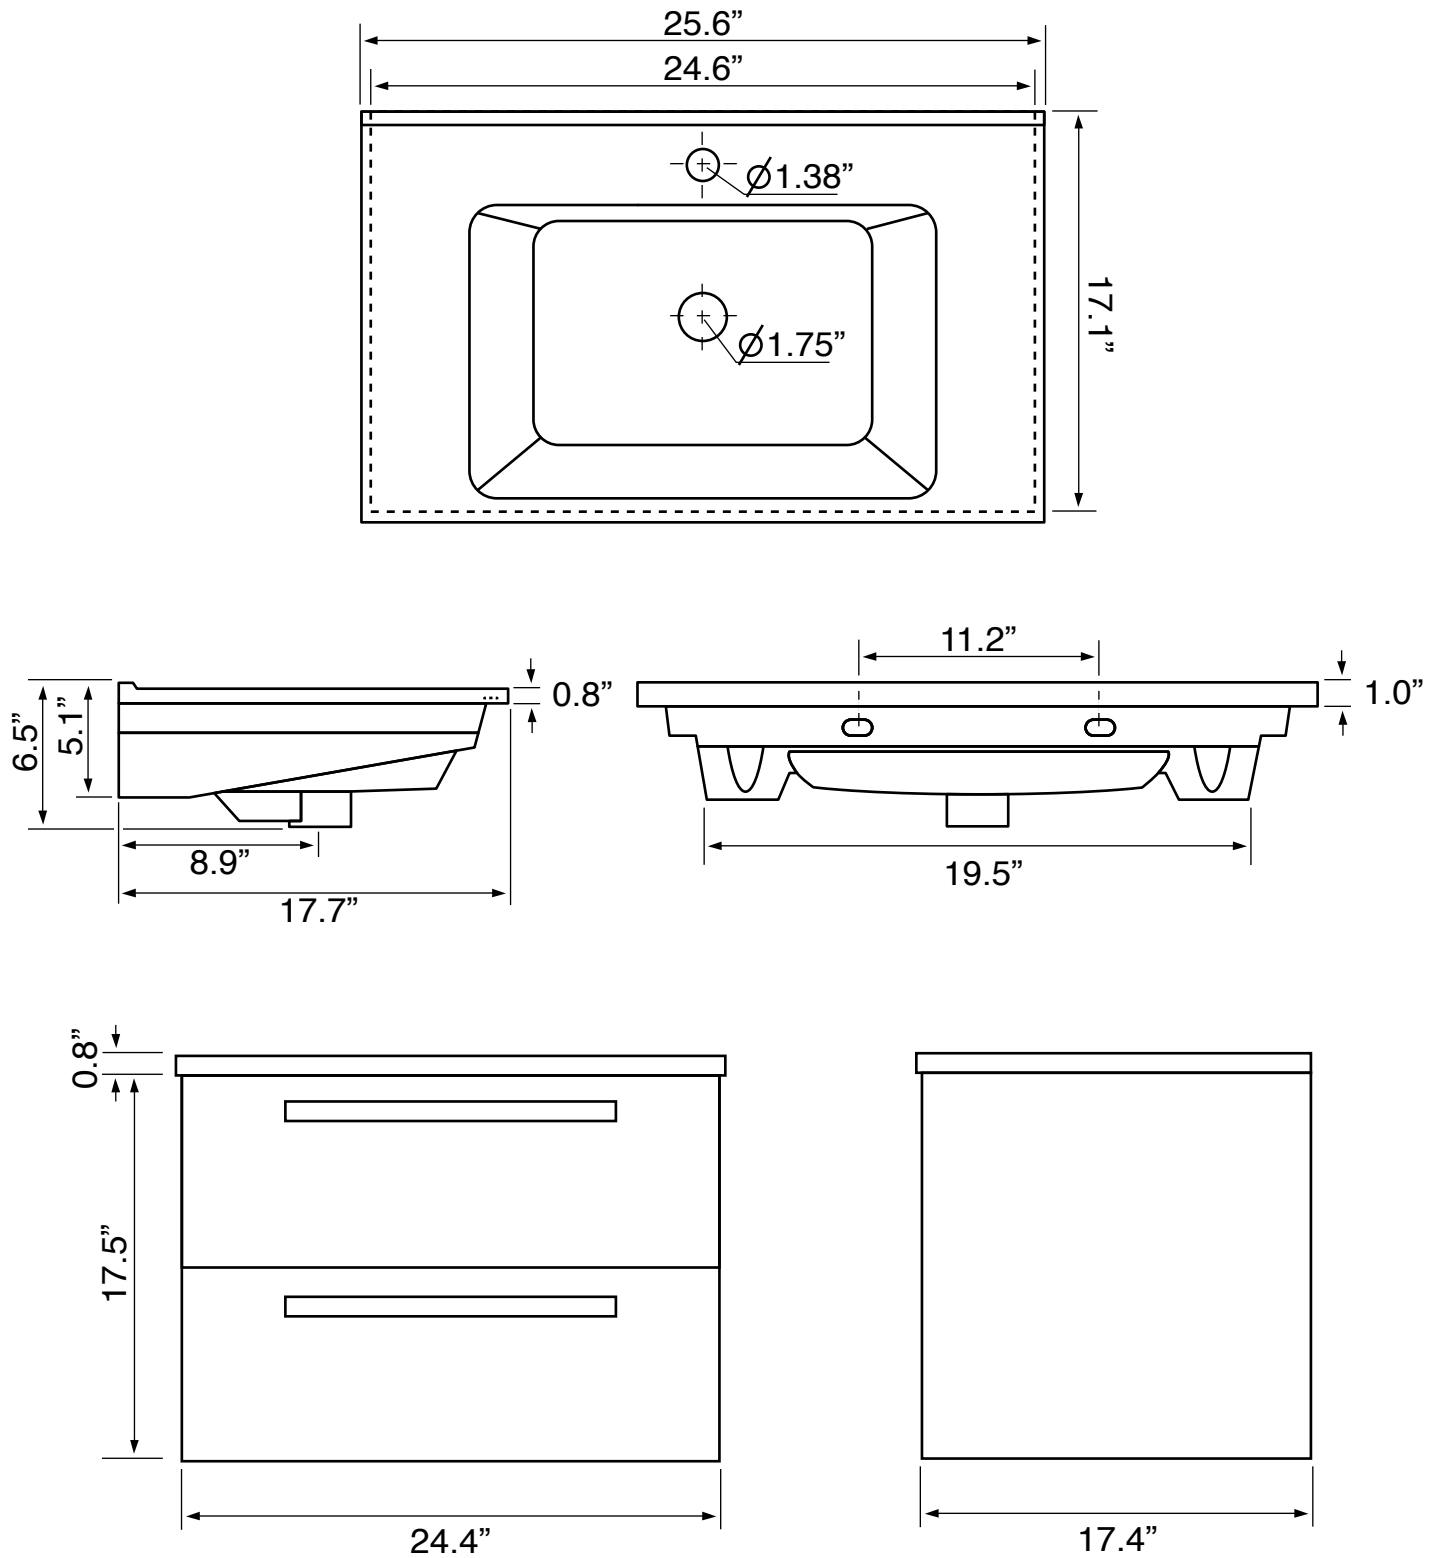

Features

- Modern design.
- Sink with overflow.
- Waterproof vanity panels.
- 2 soft-closing drawer.
- Ships fully assembled.

Material

- White ceramic integrated sink.
- Engineered wood vanity base.
- Polished chrome brass handles.

Installation

- Wall mounted/floating installation.

Configurations

- Single hole.
- Three hole (special order).

Nameek's One-Year Limited Warranty

See website for warranty information details.

Vanity Cabinet Color/Finish Details

Color	Description
	Glossy White

Technical Information

Bowl type:	Single
Installation:	Wall mounted
Bowl dimensions:	Depth: 4.25" Width: 11.5" Length: 17.5"
Drain hole:	1.75"
Faucet hole:	1.38"
Hole configurations:	1
Weight:	105 lbs