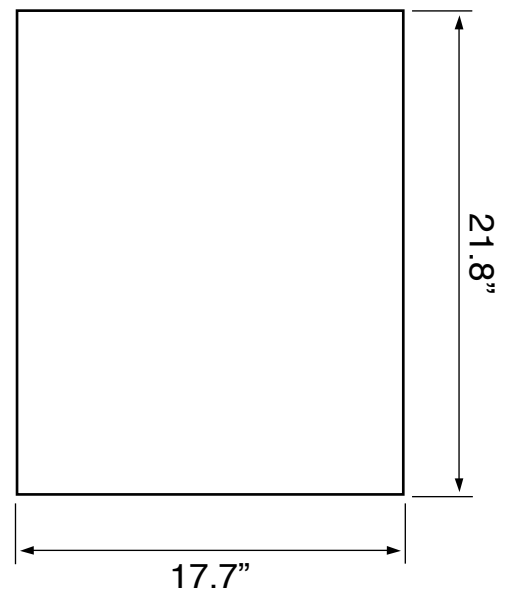

Vanity Cabinet Color/Finish Details

Color	Description
	Glossy White

Technical Information

Bowl type:	Single
Installation:	Wall mounted
Bowl dimensions:	Depth: 3.5" Length: 17.32" Width: 11.02"
Drain hole:	1.90"
Faucet hole:	1.38"
Hole configurations:	1
Weight:	130 lbs