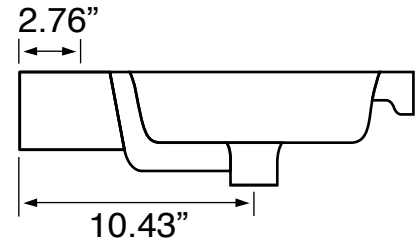

Installation

- Wall mounted/floating installation.

Configurations

- Single hole.
- Three hole (special order).
- No hole (special order).

Nameek's One-Year Limited Warranty

See website for warranty information details.

Vanity Cabinet Color/Finish Details

Color	Description
	Glossy White

Technical Information

Bowl type:	Single
Installation:	Wall mounted
Bowl dimensions:	Depth: 3.5" Length: 17.32" Width: 11.02"
Drain hole:	1.90"
Faucet hole:	1.38"
Hole configurations:	1
Weight:	130 lbs