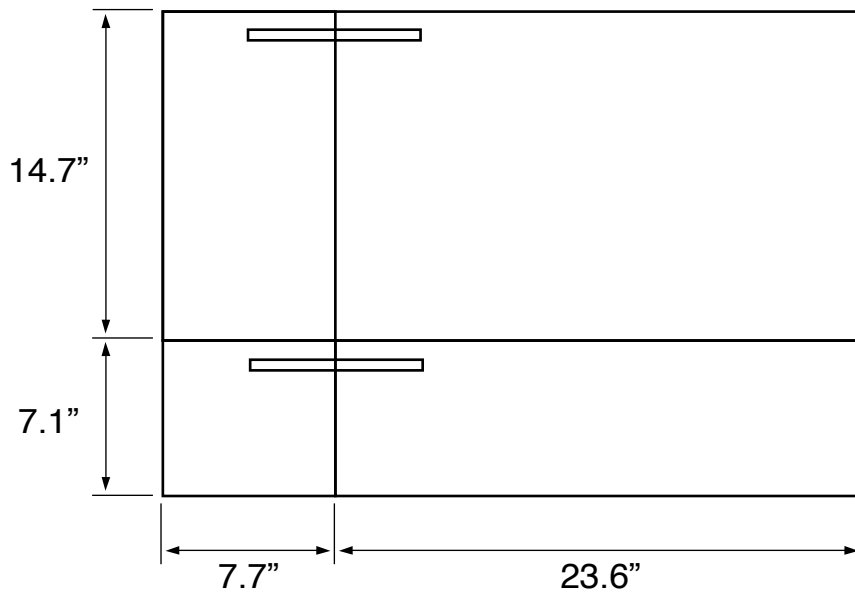

Features

- Modern design.
- Sink with overflow.
- Waterproof vanity panels.
- 2 doors.
- 1 soft-closing drawer.
- Ships fully assembled.
- Made in Italy.

Material

- White ceramic integrated sink.
- Engineered wood vanity base.
- Polished chrome brass handles.

Installation

- Wall mounted/floating installation.

Configurations

- Single hole.
- Three hole (special order).
- No hole (special order).

Nameek's One-Year Limited Warranty

See website for warranty information details.

Vanity Cabinet Color/Finish Details

Color	Description
	Glossy White

Technical Information

Bowl type:	Single
Installation:	Wall mounted
Bowl dimensions:	Depth: 3.5" Length: 17.32" Width: 11.02"
Drain hole:	1.90"
Faucet hole:	1.38"
Hole configurations:	1
Weight:	130 lbs