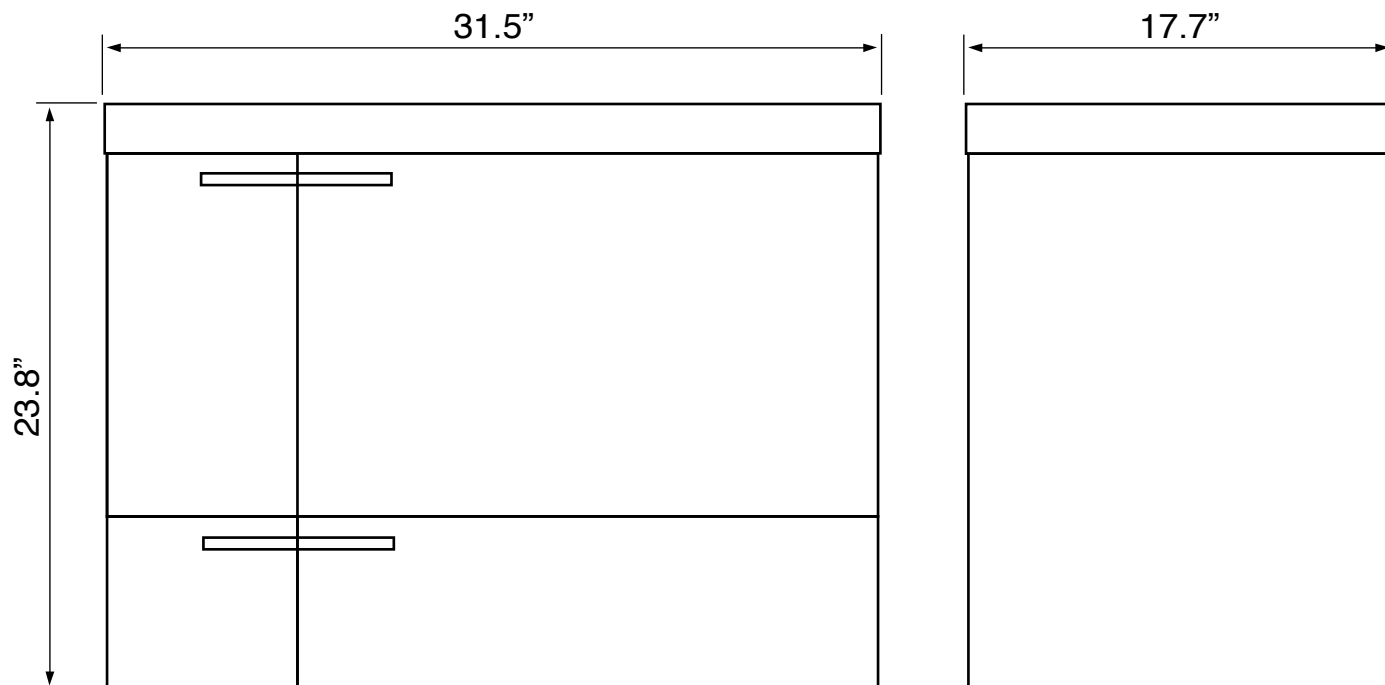

Features

- Modern design.
- Sink with overflow.
- Waterproof vanity panels.
- 2 doors.
- 1 soft-closing drawer.
- Ships fully assembled.
- Made in Italy.

Material

- White ceramic integrated sink.
- Engineered wood vanity base.
- Polished chrome brass handles.

Installation

- Wall mounted/floating installation.

Configurations

- Single hole.
- Three hole (special order).
- No hole (special order).

Nameek's One-Year Limited Warranty

See website for warranty information details.

Vanity Cabinet Color/Finish Details

Color	Description
	Glossy White

Technical Information

Bowl type:	Single
Installation:	Wall mounted
Bowl dimensions:	Depth: 3.5" Length: 17.32" Width: 11.02"
Drain hole:	1.90"
Faucet hole:	1.38"
Hole configurations:	1
Weight:	130 lbs