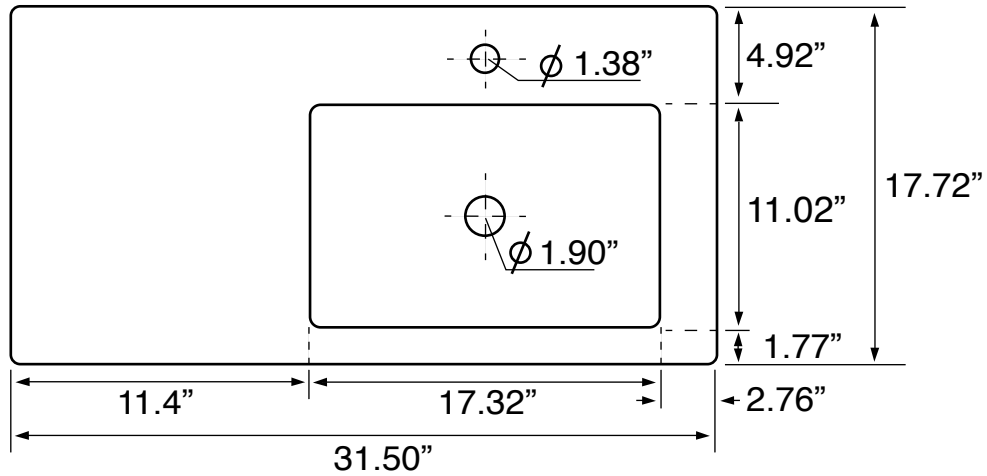

Installation

- Wall mounted/floating installation.

Configurations

- Single hole.
- Three hole (special order).
- No hole (special order).

Nameek's One-Year Limited Warranty

See website for warranty information details.

Vanity Cabinet Color/Finish Details

Color	Description
	Glossy White

Technical Information

Bowl type:	Single
Installation:	Wall mounted
Bowl dimensions:	Depth: 3.5" Length: 17.32" Width: 11.02"
Drain hole:	1.90"
Faucet hole:	1.38"
Hole configurations:	1
Weight:	130 lbs