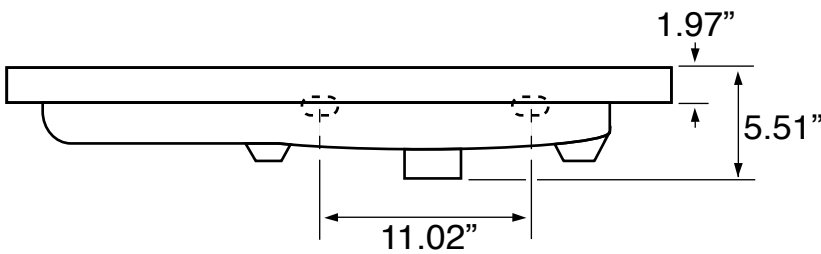

Features

- Modern design.
- Sink with overflow.
- Waterproof vanity panels.
- 2 doors.
- 1 soft-closing drawer.
- Ships fully assembled.
- Made in Italy.

Material

- White ceramic integrated sink.
- Engineered wood vanity base.
- Polished chrome brass handles.

Installation

- Wall mounted/floating installation.

Configurations

- Single hole.
- Three hole (special order).
- No hole (special order).

Nameek's One-Year Limited Warranty

See website for warranty information details.

Vanity Cabinet Color/Finish Details

Color	Description
	Glossy White

Technical Information

Bowl type:	Single
Installation:	Wall mounted
Bowl dimensions:	Depth: 3.5" Length: 17.32" Width: 11.02"
Drain hole:	1.90"
Faucet hole:	1.38"
Hole configurations:	1
Weight:	130 lbs