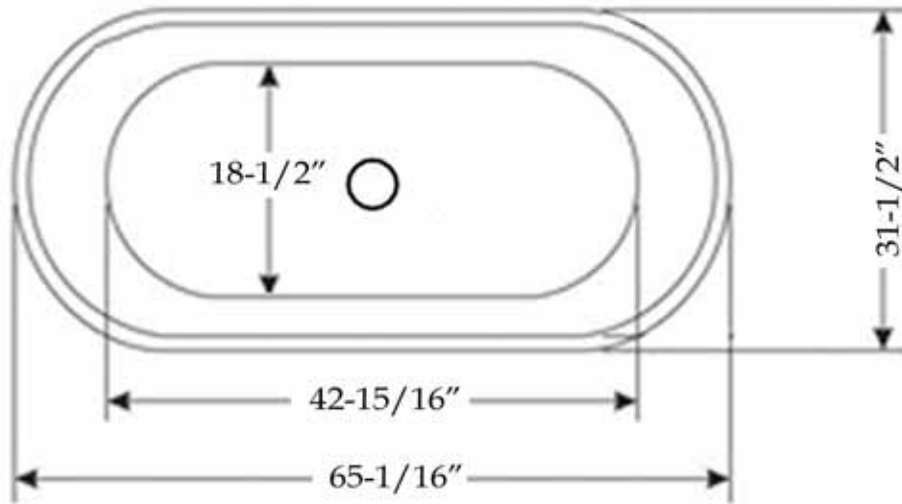

MAIDSTONE

[www.MaidstoneSupply.com](http://www.MaidstoneSupply.com)

Double End Freestanding Tub

Part No: 22011

Empty Weight (LBS): 77

Contact Maidstone for additional information and specifications. For complete warranty information and a list of dealers visit [www.MaidstoneSupply.com](http://www.MaidstoneSupply.com). All products and specifications are subject to change without notice. Maidstone is not responsible for typographical and/or dimensional errors. Typographical errors are subject to correction.

Note: Rough-in dimensions may vary  $\pm 1/2$ " and are subject to change. No responsibility is assumed by Maidstone.