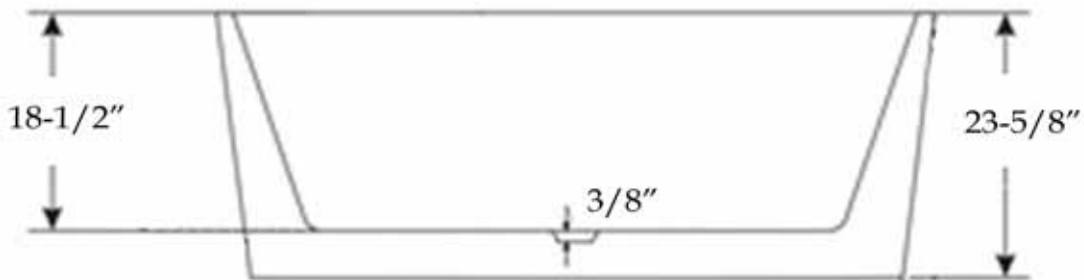

MAIDSTONE

[www.MaidstoneSupply.com](http://www.MaidstoneSupply.com)

Double End Freestanding Tub

Part No: 22011

Empty Weight (LBS): 77

Contact Maidstone for additional information and specifications. For complete warranty information and a list of dealers visit [www.MaidstoneSupply.com](http://www.MaidstoneSupply.com). All products and specifications are subject to change without notice. Maidstone is not responsible for typographical and/or dimensional errors. Typographical errors are subject to correction.

Note: Rough-in dimensions may vary  $\pm 1/2$ " and are subject to change. No responsibility is assumed by Maidstone.