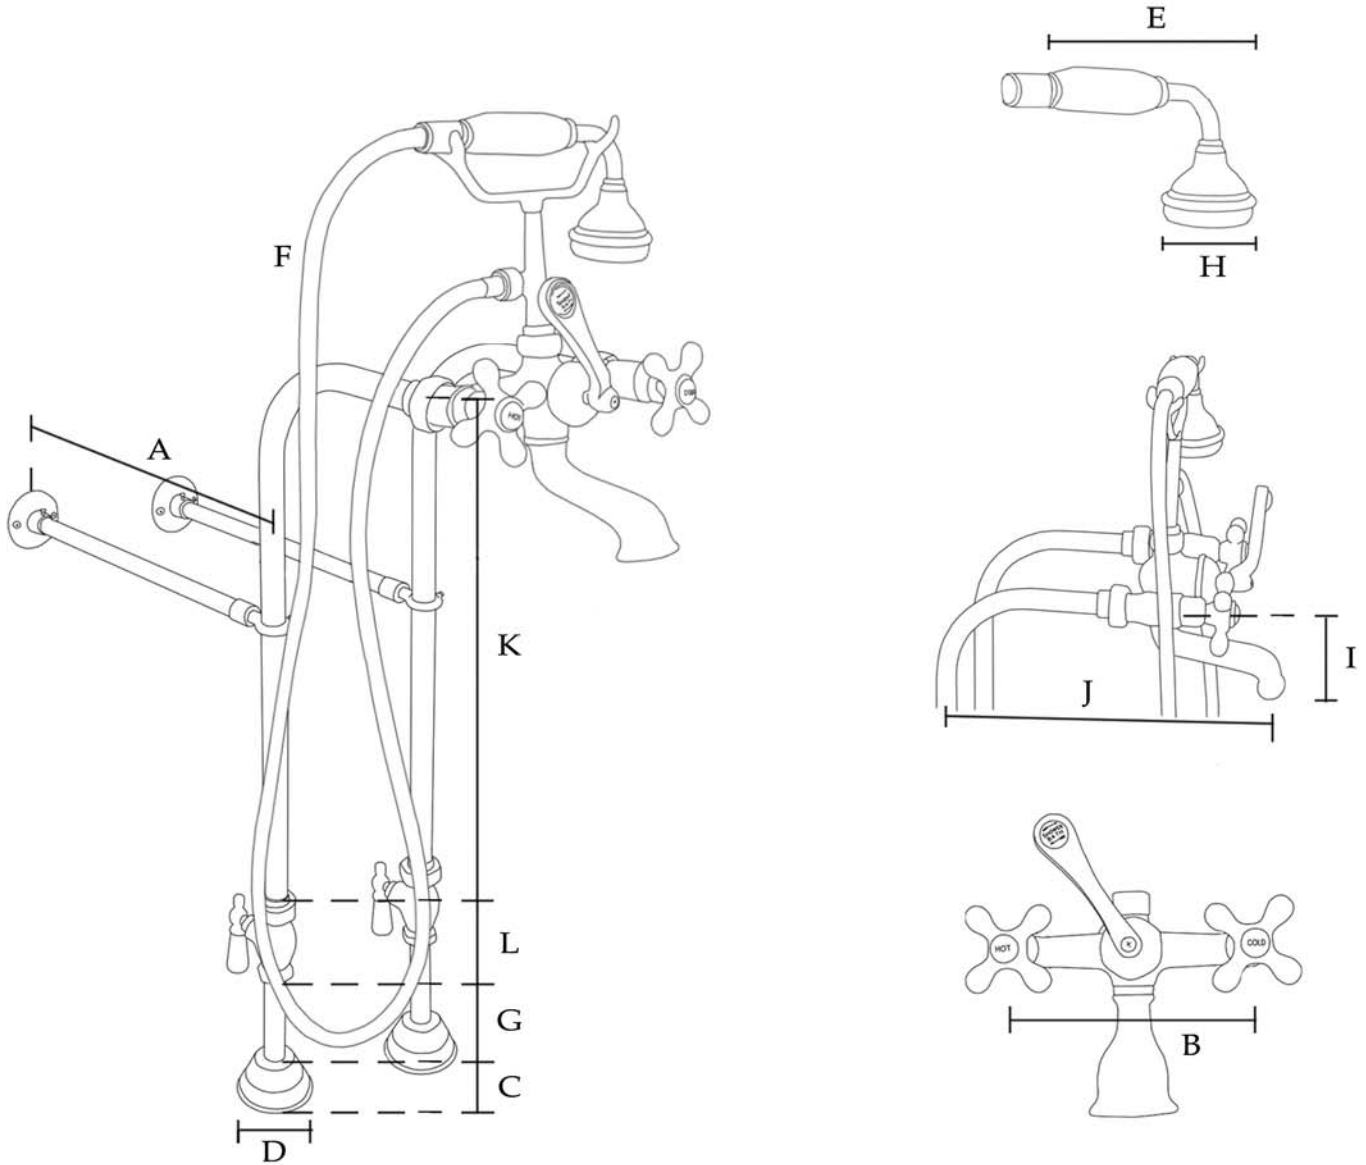

MAIDSTONE

www.MaidstoneSupply.com

Freestanding British Telephone Clawfoot Tub Faucet

Part No: 121-ETF6

(A) Brace: 13-1/2" L	(E) Hand Shower: 7" L	(I) Spout: 4-1/2" H
(B) Centers: 7" W	(F) Hose: 59-3/4" L	(J) Spout: 9" Reach
(C) Flange: 1-3/4" H	(G) Nipple: 7-1/2" L	(K) Tube: 19-1/2" L
(D) Flange: 3" OD	(H) Shower Head: 2-1/2" OD	(L) Valve: 3-3/4" H

Note: Rough-in dimensions may vary +/- 1/2" and are subject to change. No responsibility is assumed by Maidstone.