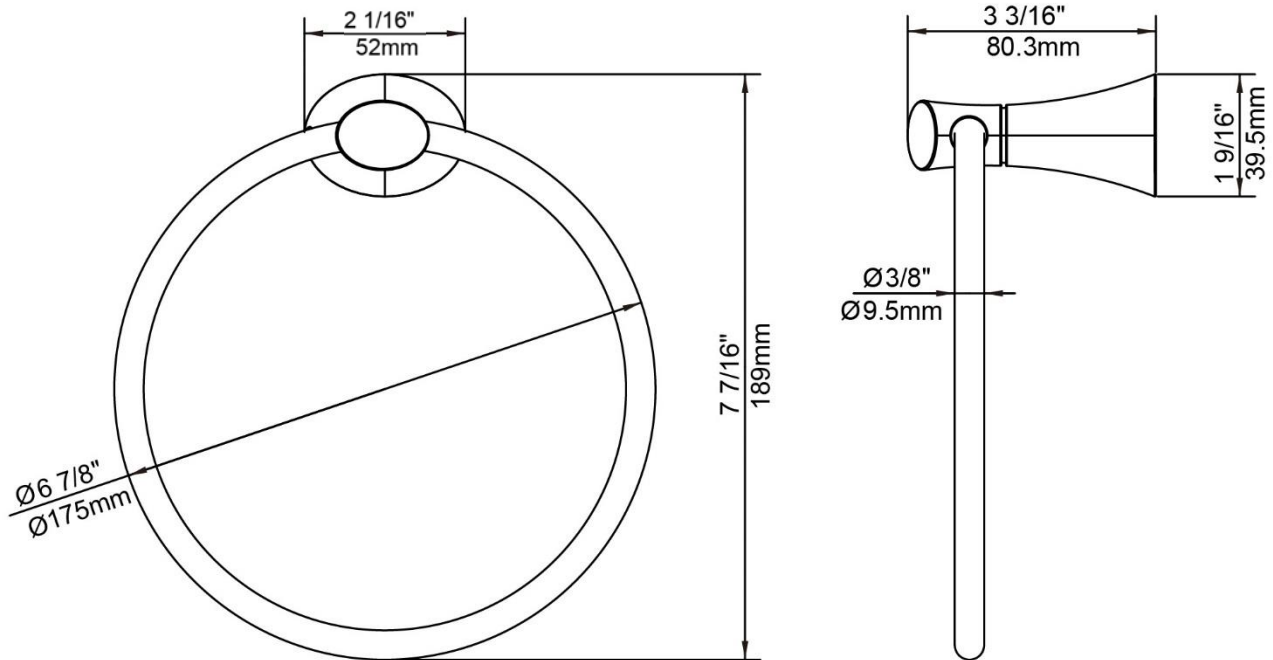

CARACTERÍSTICAS

- Coordina con la suite de Tremé
- Incluye accesorios de montaje y pernos de sujeción
- Construcción de metal