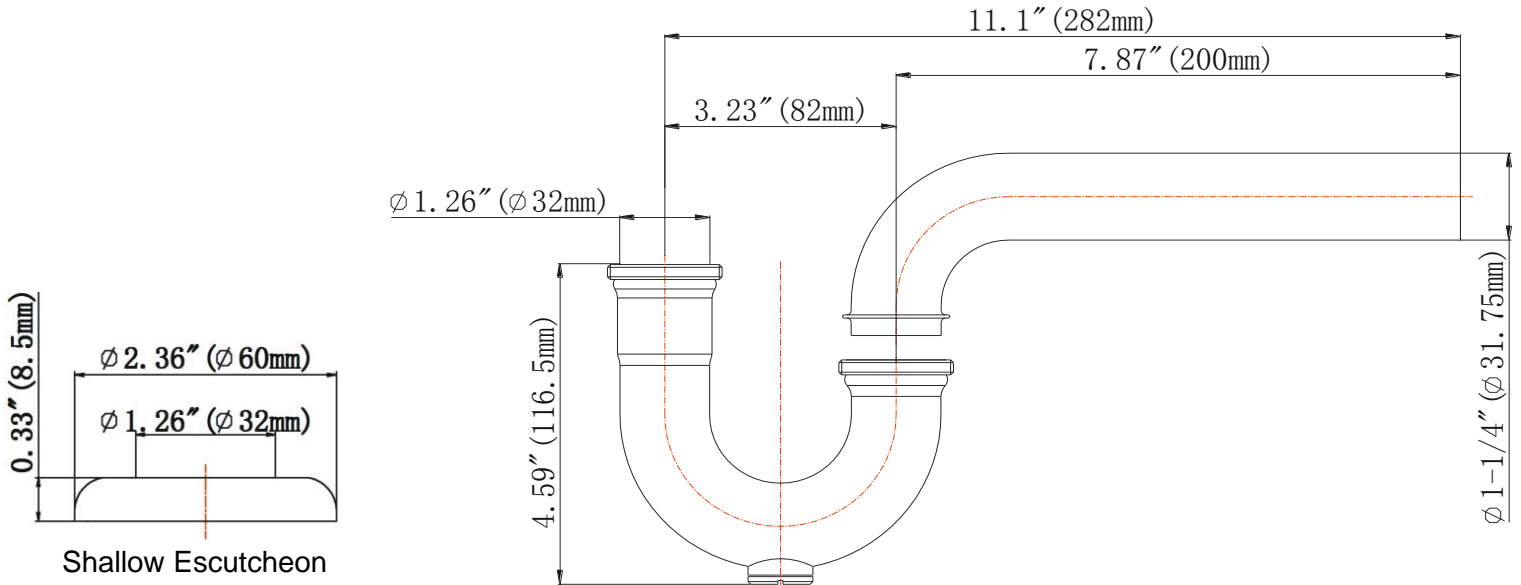

### FEATURES

- 7-7/8" 17 GA Brass Wall Tube
- Includes 2 Rubber & 2 PE Washers
- Chrome Plated
- Zinc Nut Kit
- Shallow Escutcheon

**ML707**

### APPLICABLE STANDARDS/CODES

Specified model meets or exceeds the following:

- ASME A112.18.1/CSA B125.1
- IAPMO/cUPC

Part #	Part Description	Material
1	Wall Tube	Brass
2	Slip Nut	Zinc
3	Washer	Rubber
4	J-Bend	Brass
5	Washer	Rubber
6	Escutcheon	Plated Steel
7	Washer	Rubber
8	Cleanout Plug	Brass