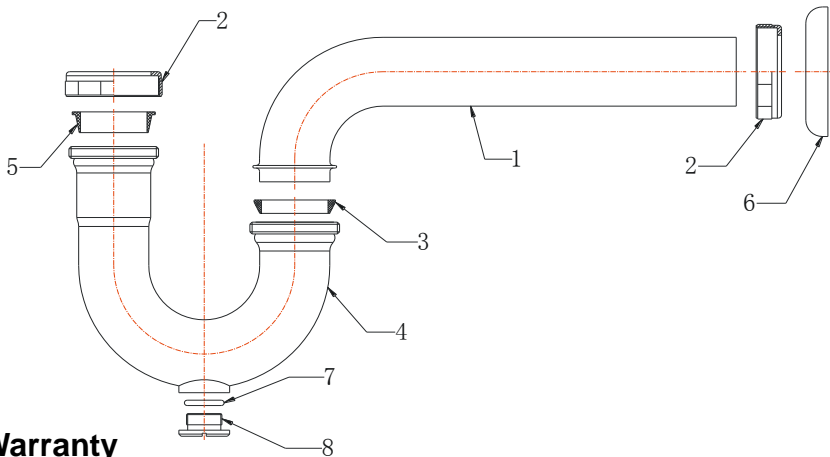

### FEATURES

- 7-7/8" 17 GA Brass Wall Tube
- Includes 2 Rubber & 2 PE Washers
- Chrome Plated
- Zinc Nut Kit
- Shallow Escutcheon

**ML707**

### APPLICABLE STANDARDS/CODES

Specified model meets or exceeds the following:

- ASME A112.18.1/CSA B125.1
- IAPMO/cUPC

Part #	Part Description	Material
1	Wall Tube	Brass
2	Slip Nut	Zinc
3	Washer	Rubber
4	J-Bend	Brass
5	Washer	Rubber
6	Escutcheon	Plated Steel
7	Washer	Rubber
8	Cleanout Plug	Brass