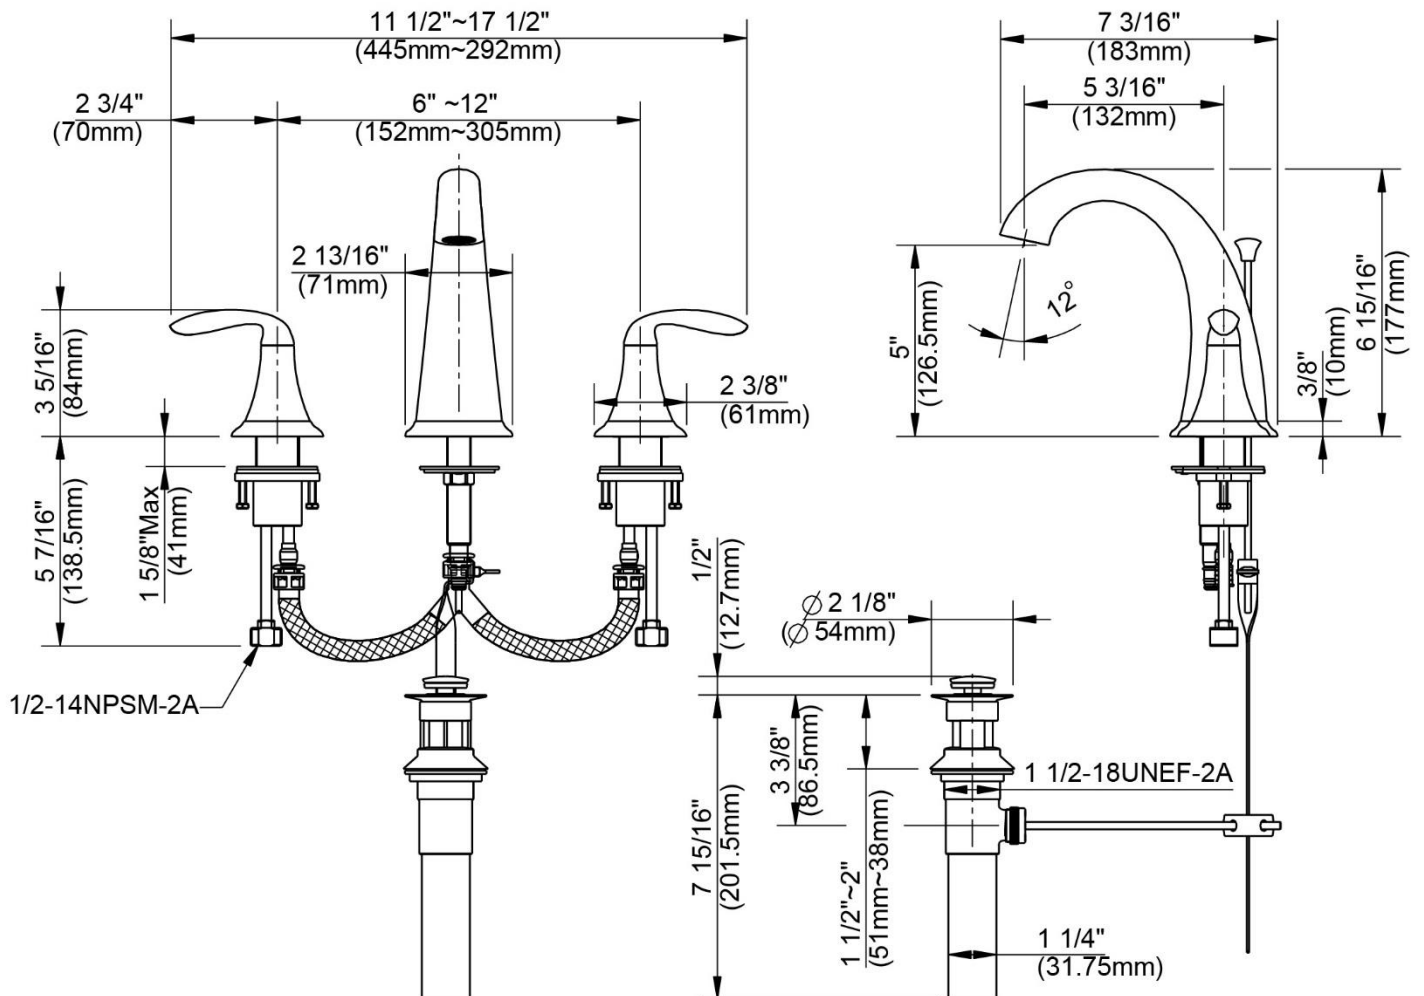

6"-12" Widespread Lavatory Faucet

Robinet de lavabo espacé (6 à 12 po)
Grifo para lavabo ajustable de 6"-12"

Product Specifications

MAINLINE
Elite Series

Tremé

**TR2218EG-PUCP
TR2218EG-PUBN
TR2218EG-PUORB**

Contact your sales representative for more information or visit our website at mainlinecollection.com

Revised 1/28/2019