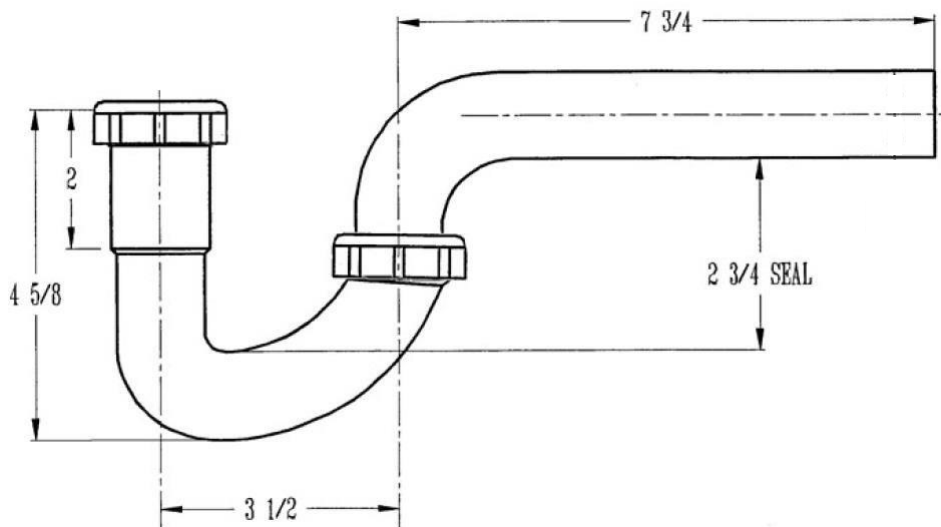

Tube P-Trap, 1-1/4"

Product Specifications

MAINLINE®

FEATURES

- 1-1/4" Poly Washers

✓ To Submit	Part #	Description	Pkg
	MLP9701	1-1/4" PVC Tube P-Trap Less Adapter	Box
	MLP9701BG	1-1/4" PVC Tube P-Trap Less Adapter	Bag
	MLP9701DFB	1-1/4" PVC Tube P-Trap Less Adapter & Deep Flange	Bag
	MLP9700	1-1/4" PVC Tube P-Trap With 1-1/2" Wall Arm Less Adapter	Box
	MLP9700BG	1-1/4" PVC Tube P-Trap With 1-1/2" Wall Arm Less Adapter	Bag