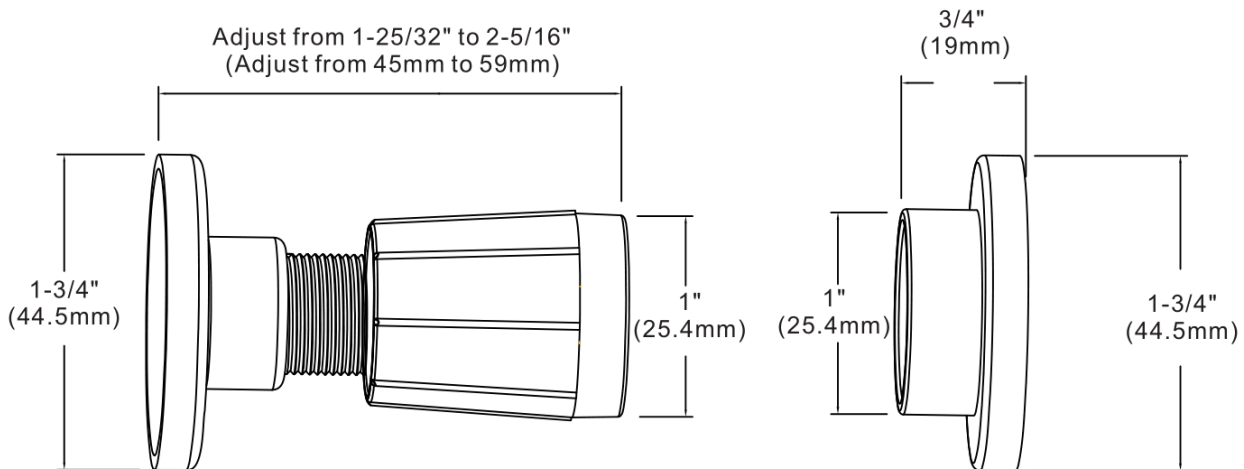

Warranty

See warranty information for more details.

All dimensions listed are nominal. MAINLINE® reserves the right to make product and material changes at any time without notice.

Contact your sales representative for more information or visit our website at mainlinecollection.com