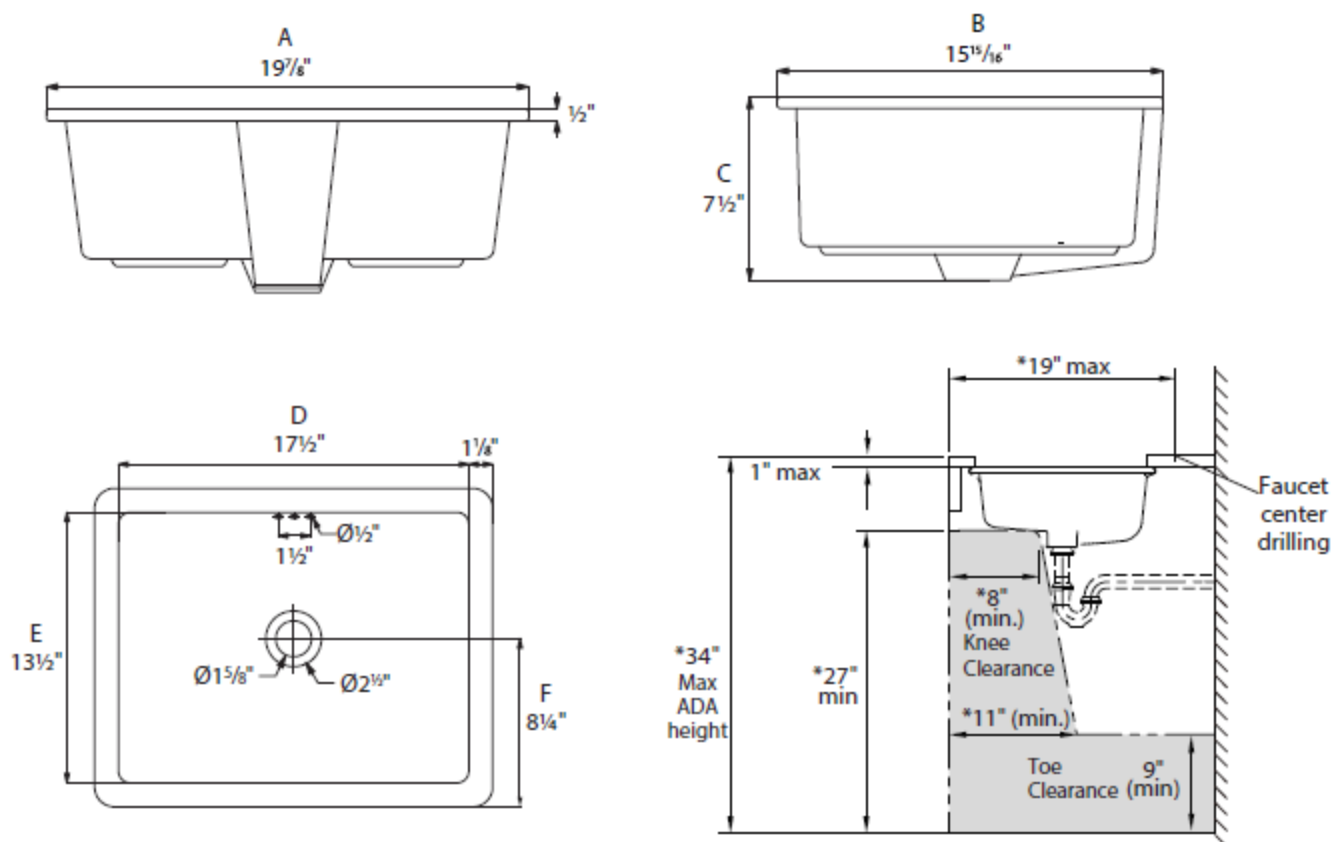

### Features

- Grade A Vitreous China
- Overall Dimensions: 17" X 13"
- Rear Overflow
- Mounting Hardware and Template Supplied
- Vertical Sides and Flat Bottom
- Available in White Only

## Product Specifications

| To Submit | Bowl     | Color | A       | B         | C      | D       | E       | F      |
|-----------|----------|-------|---------|-----------|--------|---------|---------|--------|
|           | MLS10423 | White | 19-7/8" | 15-15/16" | 7-1/2" | 17-1/2" | 13-1/2" | 8-1/4" |