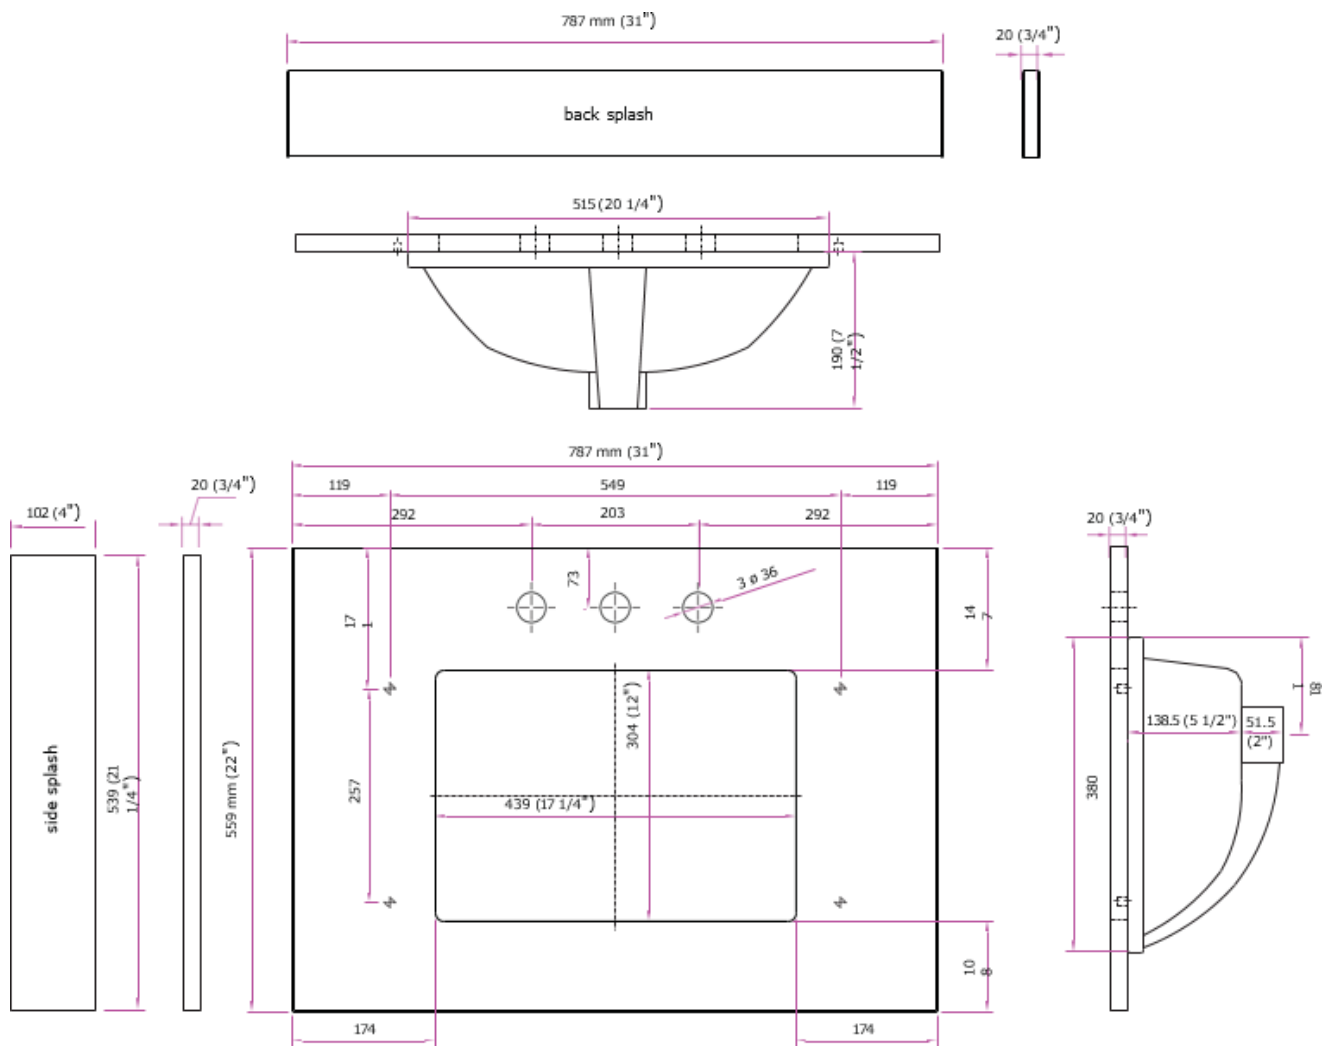

LUXART.

andressa®

Stone Vanity Top

LXVTGR3122S-BLG

ST31228BGR

Need Help? If you have any questions or concerns, please email: customerservice@luxartcollection.com.
Por favor. Si tiene alguna pregunta o duda, envíe un correo electrónico: customerservice@luxartcollection.com