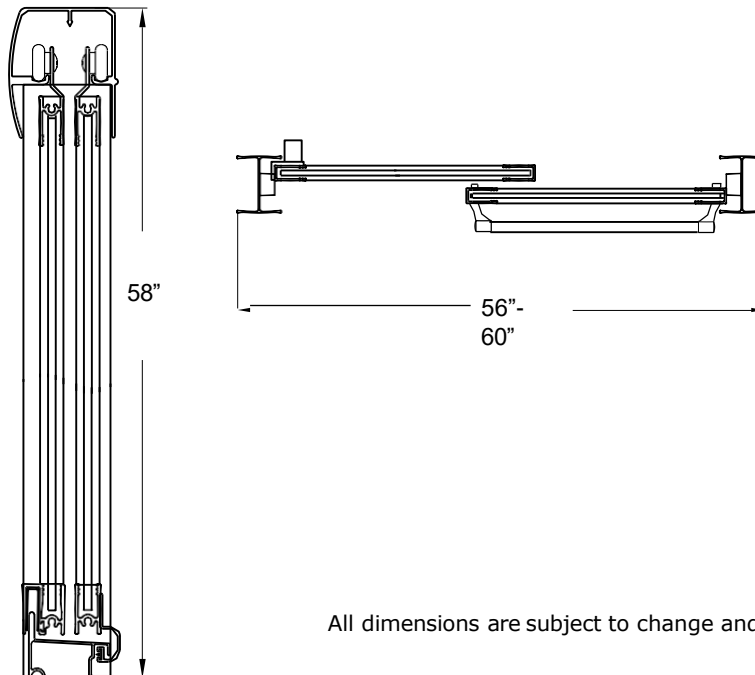

All dimensions are subject to change and variation without notice.

Revised 1/26/2022