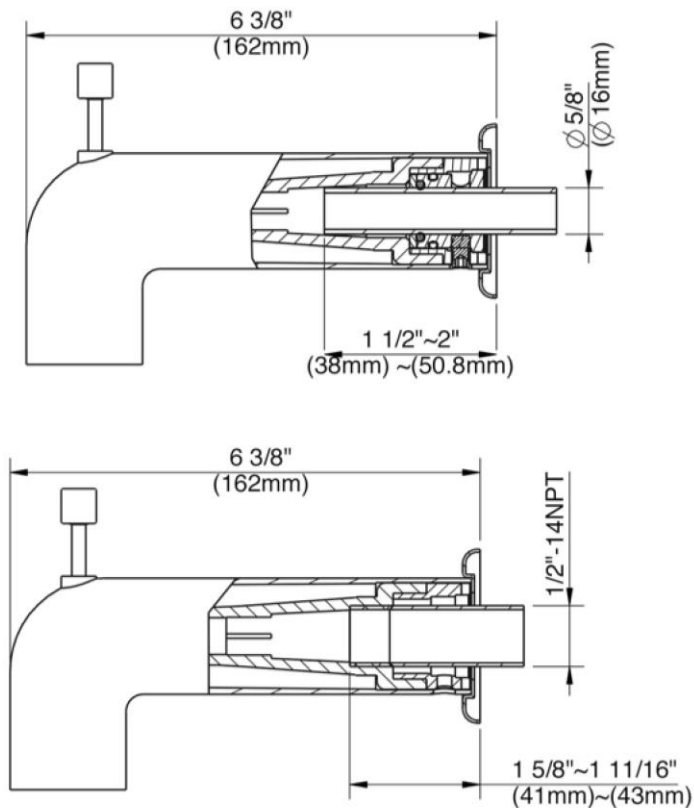

# Diverter Tub Spout

Bec inverseur

Vertedor de bañera con cambiador

Product Specifications

LUXART®

*Pastiche®*

**PASPOUT-CP  
PASPOUT-BN  
PASPOUT-BLM  
PASPOUT-PBB**

Contact your sales representative for more information or visit our website at [luxartcollection.com](http://luxartcollection.com)