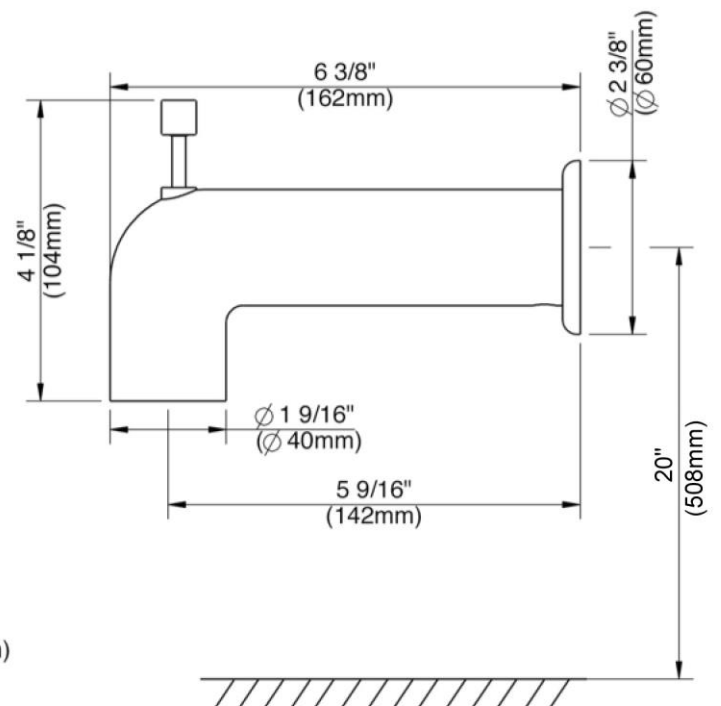

# Diverter Tub Spout

Bec inverseur

Vertedor de bañera con cambiador

Product Specifications

LUXART®

*Pastiche®*

**PASPOUT-CP  
PASPOUT-BN  
PASPOUT-BLM  
PASPOUT-PBB**

Contact your sales representative for more information or visit our website at [luxartcollection.com](http://luxartcollection.com)