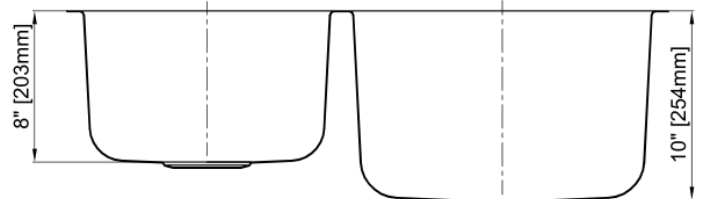

#### Features

- 16 Gauge
- Type 304 Stainless Steel
- Fully Undercoated
- Sound Absorption Pads
- Brushed Satin Finish

**Overall Size:** 31-3/4" x 20-5/8"

**Bowl Depth:** 8"(left), 10"(right)

**Minimum Cabinet Size:** 36"

**Drain Opening:** 3-1/2"

**Drain Placement:** Center Rear

**USE SINK AS CUTOUT TEMPLATE**

**LXUD3221R**