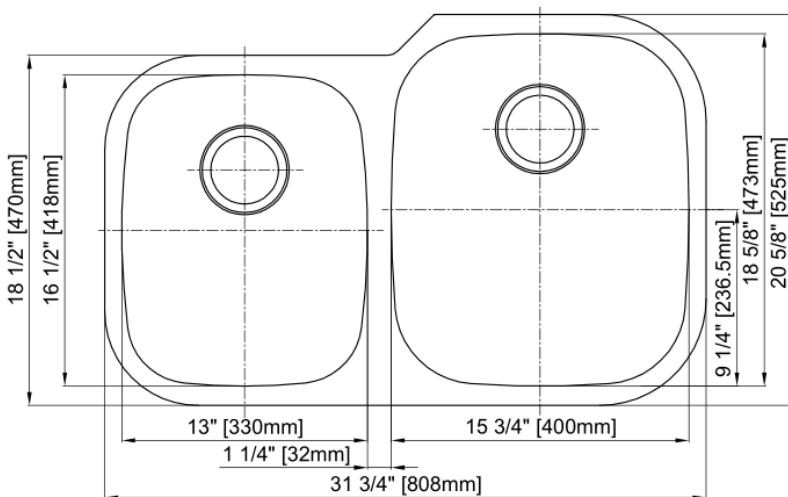

### Product Specifications

#### Features

- 16 Gauge
- Type 304 Stainless Steel
- Fully Undercoated
- Sound Absorption Pads
- Brushed Satin Finish

**Overall Size:** 31-3/4" x 20-5/8"

**Bowl Depth:** 8"(left), 10"(right)

**Minimum Cabinet Size:** 36"

**Drain Opening:** 3-1/2"

**Drain Placement:** Center Rear

**USE SINK AS CUTOUT TEMPLATE**

**LXUD3221R**

#### Optional Accessories

- Bottom Basin Rack: MLUD3221BG
- Basket Strainer: MLL7, ML18, ML14, ML15
- Soap Dispenser: CSD, LCSD, LGLSD

For cutout measurement: Use sink in sink box.

All dimensions listed are nominal. Luxart® reserves the right to make product and material changes at any time without notice.