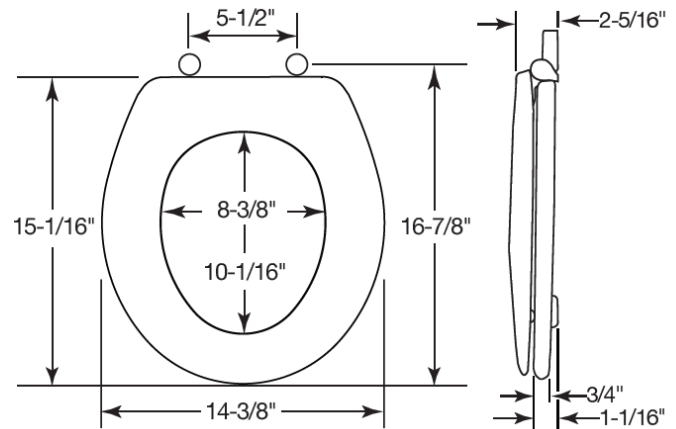

SDS

Contact Customer Service for SDS Sheet.

Warranty

See warranty information for more details.

All dimensions listed are nominal. Luxart® reserves the right to make product and material changes at any time without notice.

Contact your sales representative for more information or visit our website at luxartcollection.com