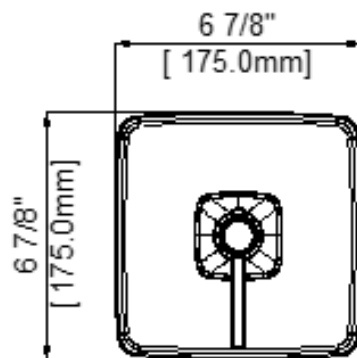

Tub & Shower Trim

Garniture pour baignoire et douche
Piezas exteriores para bañera y ducha

Product Specifications

LUXART®

Lumino®

LUM411TOV-CP
LUM411TOV-BN
LUM411TOV-ORB
LUM411TOV-PBB

Contact your sales representative for more information or visit our website at luxartcollection.com