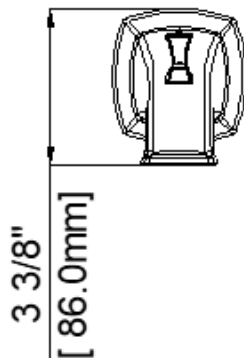

Tub & Shower Trim

Garniture pour baignoire et douche
Piezas exteriores para bañera y ducha

Product Specifications

LUXART®

Lumino®

LUM411TOV-CP
LUM411TOV-BN
LUM411TOV-ORB
LUM411TOV-PBB

Contact your sales representative for more information or visit our website at luxartcollection.com