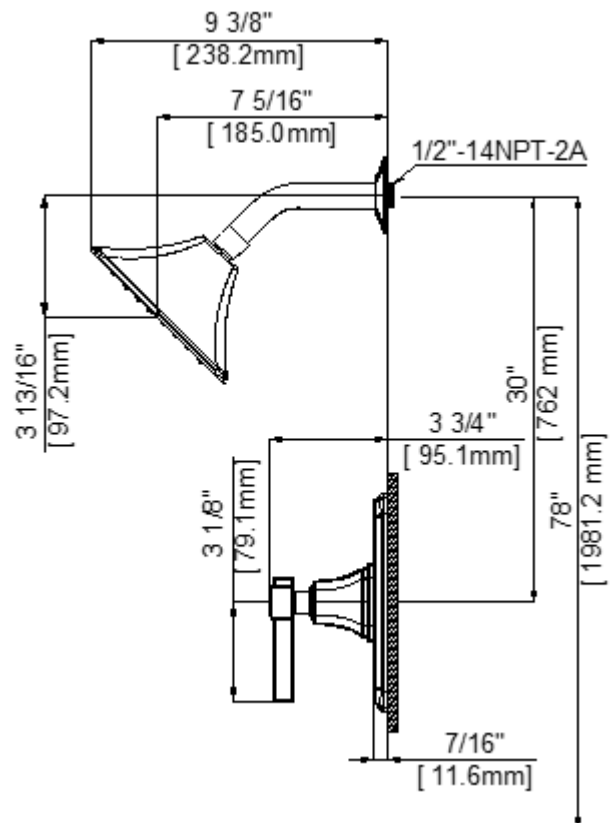

Tub & Shower Trim

Garniture pour baignoire et douche
Piezas exteriores para bañera y ducha

Product Specifications

LUXART®

Lumino®

LUM411TOV-CP
LUM411TOV-BN
LUM411TOV-ORB
LUM411TOV-PBB

Contact your sales representative for more information or visit our website at luxartcollection.com