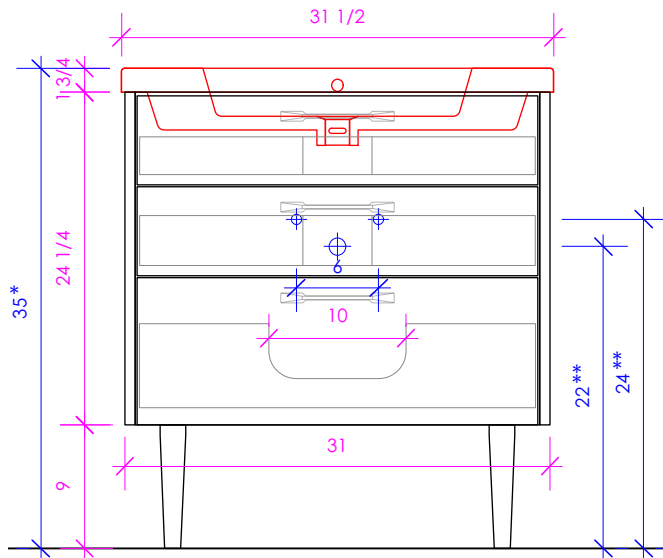

## SOFI

SOF-F-32

SHOWN WITH 5212 SINK

\* Recommended installation height  
\*\* Recommended plumbing location