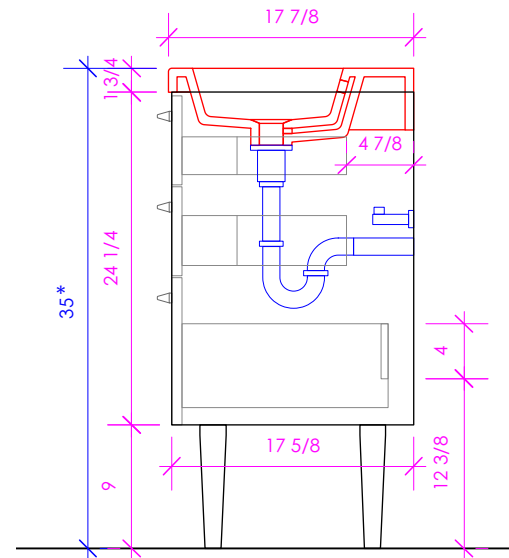

## SOFI

SOF-F-32

SHOWN WITH 5212 SINK

\* Recommended installation height  
\*\* Recommended plumbing location