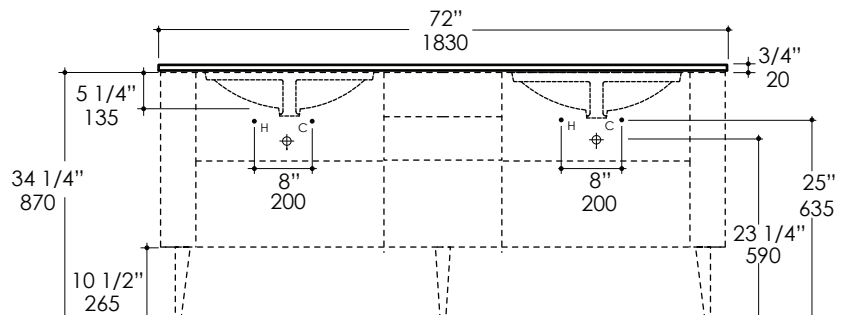

Faucet Hole Options:

- 00 - None
- 01 - One - centered behind each sink
- 02 - Two, center and right - centered behind each sink
- 03 - Three in 8" spread - centered behind each sink

Finish Options:

STONE

- WH - Bianco
- LN - Linac
- SL - Athens
- BN - Storm

QUARTZ

- PR - Puro
- FS - Fossil
- AH - Ash
- CA - Crema

SOLID SURFACE

- SW - Snow
- NN - Linen

Product Specifications:

Notes:

Drawings provided herein are meant to give the user an idea of the product and are not made to scale. The size in inches is rounded up to the nearest 1/16". Slight variances can often occur with porcelain and woodwork. Therefore, LACAVA will not be held responsible for any cutouts, countertops, or furniture made without the actual product or template from LACAVA. Differences in color, grain, appearance and texture are inherent in all natural woodwork, and should be expected. Variances in these qualities are not deemed manufacturing defects, and will not be accepted as valid reasons to return or exchange any LACAVA woodwork. Plumbing specifications are only a guideline and may need to be altered based on the application.