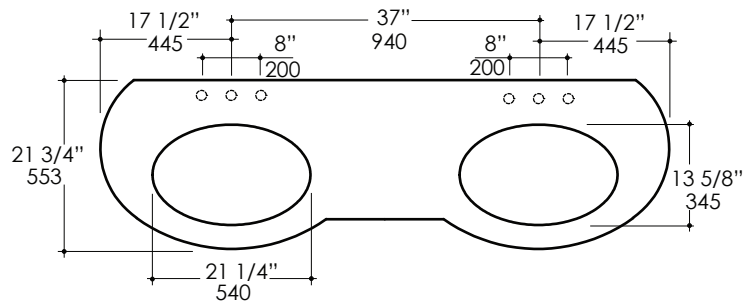

Faucet Hole Options:

- 00 - None
- 01 - One - centered behind each sink
- 02 - Two, center and right - centered behind each sink
- 03 - Three in 8" spread - centered behind each sink

Finish Options:

STONE

- WH - Bianco
- LN - Linac
- SL - Athens
- BN - Storm

QUARTZ

- PR - Puro
- FS - Fossil
- AH - Ash
- CA - Crema

SOLID SURFACE

- SW - Snow
- NN - Linen

Product Specifications:

Notes:

Drawings provided herein are meant to give the user an idea of the product and are not made to scale. The size in inches is rounded up to the nearest 1/16". Slight variances can often occur with porcelain and woodwork. Therefore, LACAVA will not be held responsible for any cutouts, countertops, or furniture made without the actual product or template from LACAVA. Differences in color, grain, appearance and texture are inherent in all natural woodwork, and should be expected. Variances in these qualities are not deemed manufacturing defects, and will not be accepted as valid reasons to return or exchange any LACAVA woodwork. Plumbing specifications are only a guideline and may need to be altered based on the application.