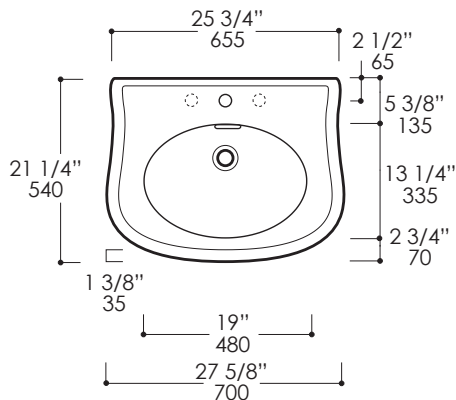

Lirico Lavatory Item #H251

Features:

- Porcelain lavatory with overflow
- It can be installed as a vanity top, with pedestal, or wall-mount
- Faucet holes diameter is 1 3/8"
- Recommended oversized European drain (i.e. #7100-16OF or 7100-12)
- Unfinished back wall

Recommended Accessories:

- Item #H250: Porcelain pedestal (shown)
- Item #H251A: Console with turned legs
- Item #H251B: Console with curved legs
- Item #H251C: Wall-mount vanity with optional legs #H25LEG

Product Specifications:

Finish Options:

001 - White

Faucet Hole Options:

- 01 - One
- 02 - Two, center and right
- 03 - Three in 8" spread

IMPORTANT:

We use very fine clay to produce select porcelain lavatories. The many benefits of fine clay include low porosity, high brilliance of glaze, as well as high durability of the material and finish. However, fine clay is subject to relatively high level of shrinkage 12-15% during firing process at extremely high temperatures reaching over 2200°F / 1200°C. This process results in unavoidable low levels of deviation from the originally intended perfect shape. Each lavatory is therefore slightly unique and closely inspected for proper fit with the accompanying vanity. LACAVA strives to ensure long-lasting beauty and performance of our sanitary ware for complete customer satisfaction.

Notes:

Drawings provided herein are meant to give the user an idea of the product and are not made to scale. The size in inches is rounded up to the nearest 1/16". Slight variances can often occur with porcelain and woodwork. Therefore, LACAVA will not be held responsible for any cutouts, countertops, or furniture made without the actual product or template from LACAVA.