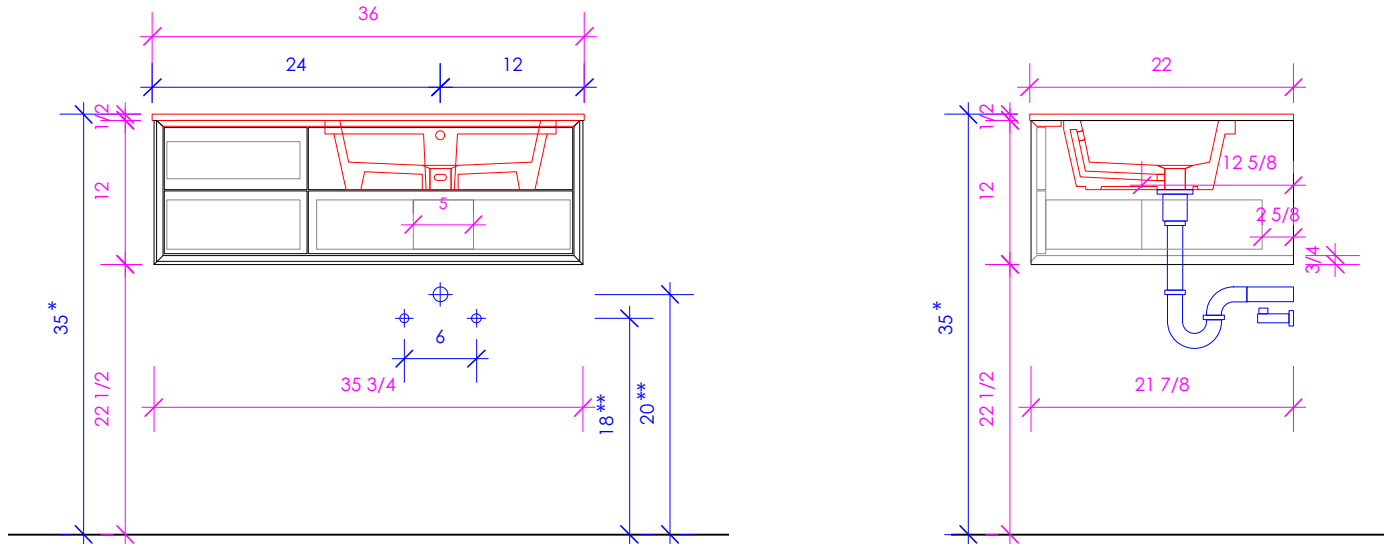

LACAVA

GEMELLI

GEM-UN-36R

* Recommended installation height
** Recommended plumbing location

FEATURES:

- WALL MOUNT VANITY
- THREE DRAWERS WITH SELF-CLOSE GLIDES
- INTERIOR DRAWERS STAINED TO REFLECT EXTERIOR FINISH
- DECORATIVE EDGE DETAILING
- INTEGRATED COUNTERTOP DETAILING
- DECORATIVE HARDWARE **K510** INCLUDED BUT NOT INSTALLED - CAN BE INSTALLED UPON REQUEST
- USED WITH **GEM-UN-36RT** COUNTERTOP AND **5452UN** SINK (SOLD SEPARATELY)
- PROUDLY HANDMADE IN THE USA
- MANUFACTURED WITH LOW VOC FINISHES AND WOOD FROM RENEWABLE FORESTS

FINISHES:

WOOD:

STANDARD:

02 - NATURAL CHERRY
07 - NATURAL WALNUT
24 - CLASSIC WALNUT
20 - ASH GRAY
06 - WENGE
33 - AFRICAN MAHOGANY

PREMIUM:

22 - GRAY ZEBRA
31 - WHITE OAK
47 - SMOKY WALNUT
08 - MATTE WHITE
35 - MATTE ARDESIA
54 - MATTE TAUPE
16 - MATTE BLACK

LUXURY:

37 - WEATHERED OAK
52 - SILVER OAK
50 - HORIZON BLUE
85 - GLOSS WHITE
88 - GLOSS ARDESIA
84 - GLOSS TAUPE
86 - GLOSS BLACK
08T1 - WHITE W/ TEXTURE
35T1 - ARDESIA W/ TEXTURE
54T1 - TAUPE W/ TEXTURE
16T1 - BLACK W/ TEXTURE

COUNTERTOP: **GEM-UN-36RT**

STONE:

WH - BIANCO
LN - LINAC
SL - ATHENS
BN - STORM

QUARTZ:

PR - PURO
FS - FOSSIL
AH - ASH
CA - CREMA

SOLID SURFACE:

M - SATIN WHITE
G - POLISHED WHITE

METALS:

METAL:

21 - BRUSHED STAINLESS STEEL
10 - POLISHED STAINLESS STEEL
51 - BRUSHED BRASS
44 - MATTE BLACK

LACAVA reserves the right to revise any dimension or information on this sheet without notice. Dimensions are nominal and may vary within an industry accepted tolerance of 1/4". Cabinets with 'vanity top' sinks are made to the matching sink and dimensions may vary. LACAVA is not responsible for any cutouts, countertops, or furniture made without the actual product or template. Differences in color, grain, appearance, and texture are inherent in all natural woodwork and should be expected. Variances in these qualities are not deemed manufacturing defects and will not be accepted as valid reasons for return or exchanges. Plumbing specifications are only a guideline and may need alteration based on application.

6630 WEST WRIGHTWOOD
CHICAGO, IL 60707

PH: 773-637-9600
FAX: 773-637-9601

LACAVA.COM
INFO@LACAVA.COM