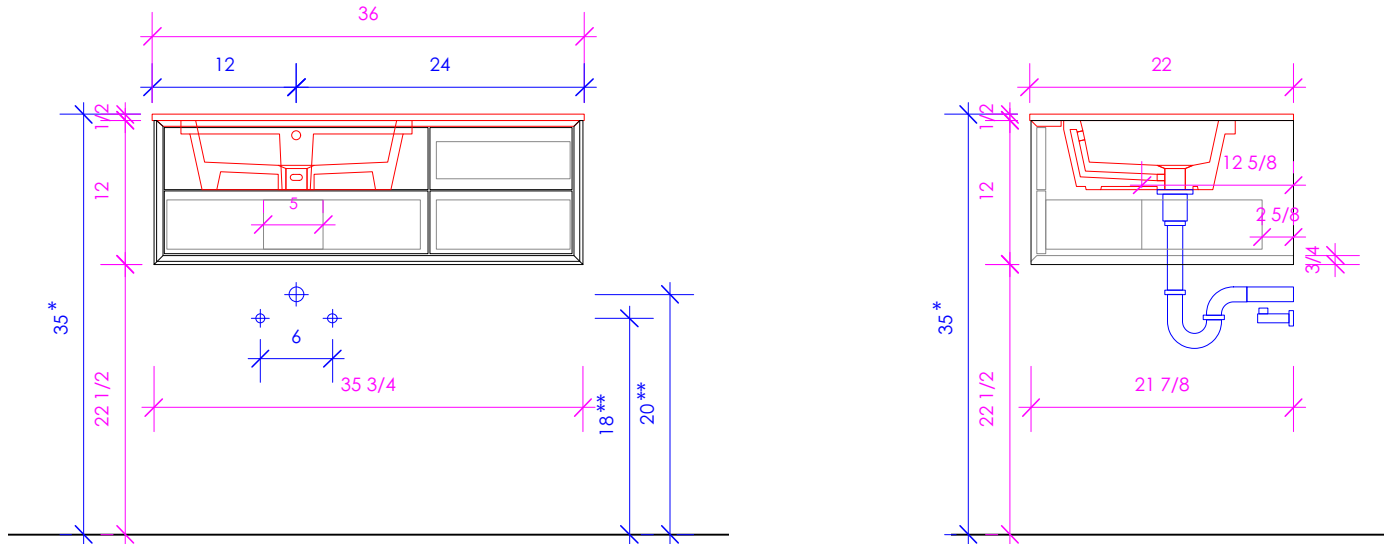

## GEMELLI

GEM-UN-36L

\* Recommended installation height  
\*\* Recommended plumbing location