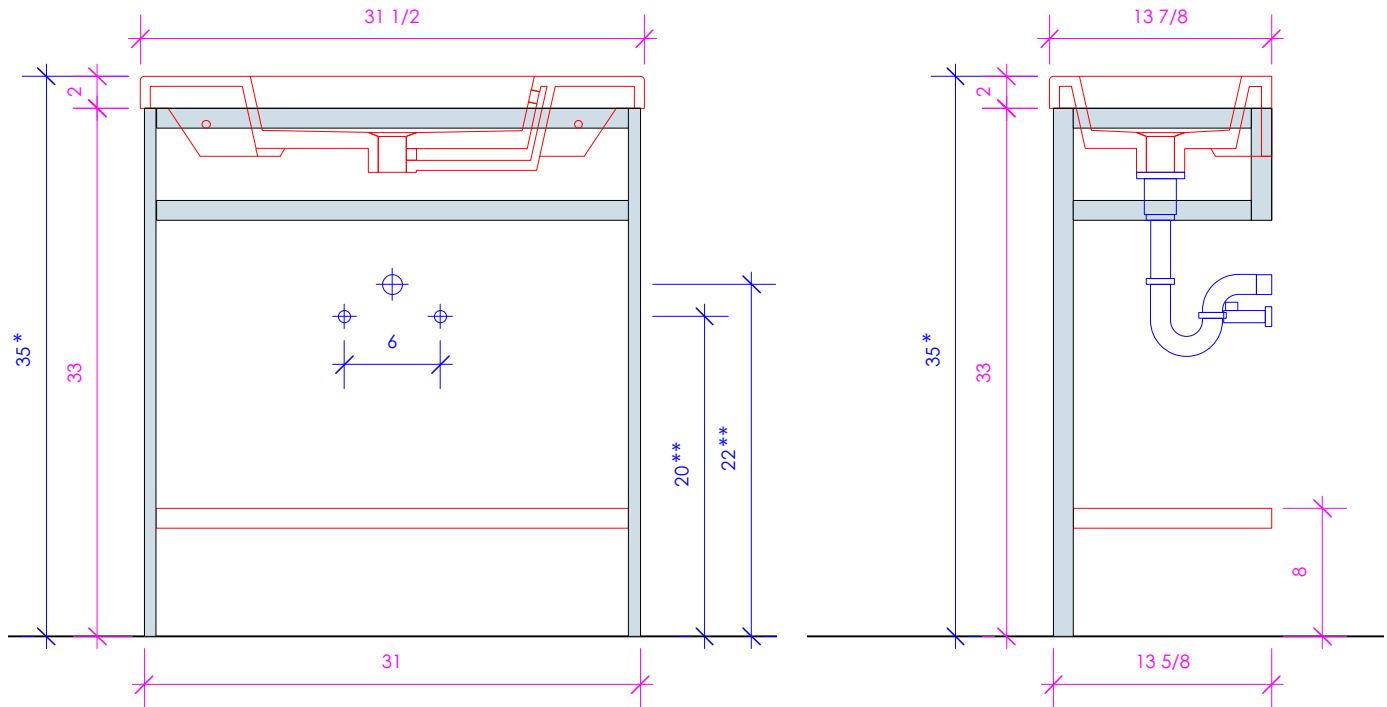

## DIMINI

DIM-BX-32

\* Recommended installation height  
\*\* Recommended plumbing location