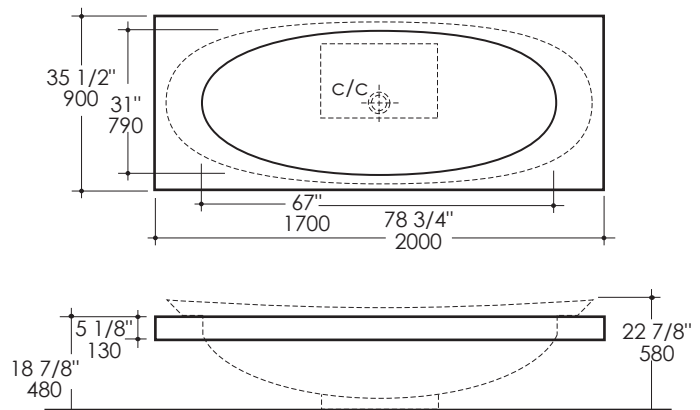

### Features:

- Wooden surround for bathtub # 6059
- Suspended from the bathtub and/or wall-hung installation
- Cutout for bathtub and holes for screws predrilled
- Customizable (please request a quote)
- Handmade in USA
- Manufactured with low VOC finishes and wood from renewable forests

#### Notes:

Drawings provided herein are meant to give the user an idea of the product and are not made to scale. The size in inches is rounded up to the nearest 1/16". Slight variances can often occur with porcelain and woodwork. Therefore, LACAVA will not be held responsible for any cutouts, countertops, or furniture made without the actual product or template from LACAVA. Differences in color, grain, appearance and texture are inherent in all natural woodwork, and should be expected. Variances in these qualities are not deemed manufacturing defects, and will not be accepted as valid reasons to return or exchange any LACAVA woodwork. Plumbing specifications are only a guideline and may need to be altered based on the application.