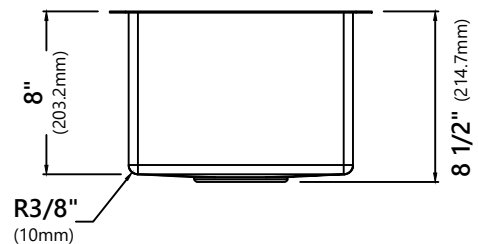

KHU101-13

13 Inch Undermount Single Bowl
Stainless Steel Kitchen Sink

Kräus®

SPECIFICATION SHEET

Sink Dimensions

Overall Dimensions: 13" x 15"

Bowl Dimensions: 11" x 13"

Sink Depth: 8"

Features

- 16 Gauge Stainless Steel Construction
- Undermount Single Bowl Sink
- Required Minimum Cabinet Size: 15" Left to Right, 20" Front to Back
- Rear Center-Set Drain
- 3 1/2" Drain Opening
- NoiseDefend Undercoating and Sound Dampening Pads

Accessories Included

- Strainer ST-1
- Drain Cap STC-2
- Towel
- Cut-Out Template
- Mounting Hardware

CODES/STANDARDS:

Product Certification

cUPC (ASME A112.19.3/CSA B45.4)

Warranty

Kraus Limited Lifetime Warranty

see website for details www.kraususa.com