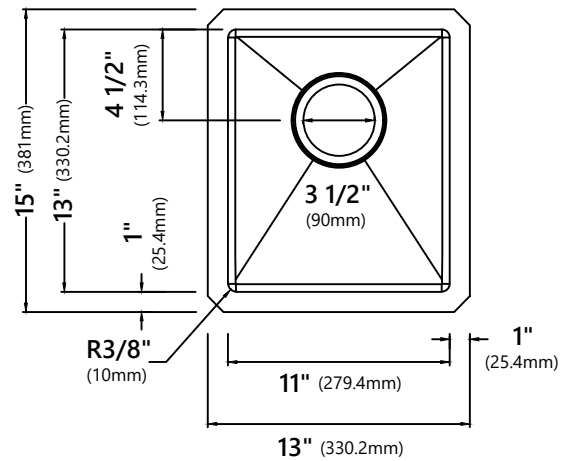

KHU101-13

13 Inch Undermount Single Bowl
Stainless Steel Kitchen Sink

Kräus®

SPECIFICATION SHEET

Sink Dimensions

Overall Dimensions: 13" x 15"

Bowl Dimensions: 11" x 13"

Sink Depth: 8"

Features

- 16 Gauge Stainless Steel Construction
- Undermount Single Bowl Sink
- Required Minimum Cabinet Size: 15" Left to Right, 20" Front to Back
- Rear Center-Set Drain
- 3 1/2" Drain Opening
- NoiseDefend Undercoating and Sound Dampening Pads

Accessories Included

- Strainer ST-1
- Drain Cap STC-2
- Towel
- Cut-Out Template
- Mounting Hardware

CODES/STANDARDS:

Product Certification

cUPC (ASME A112.19.3/CSA B45.4)

Warranty

Kraus Limited Lifetime Warranty

see website for details www.kraususa.com