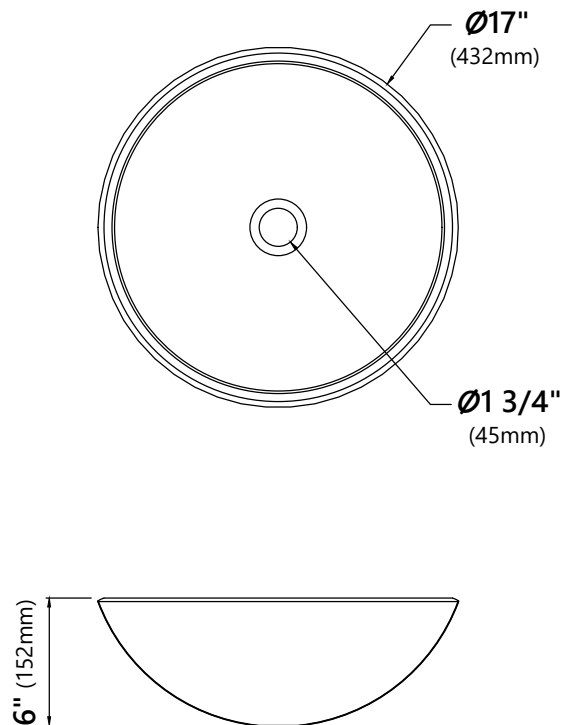

Warranty

Kraus Limited Lifetime Warranty

see website for details www.kraususa.com