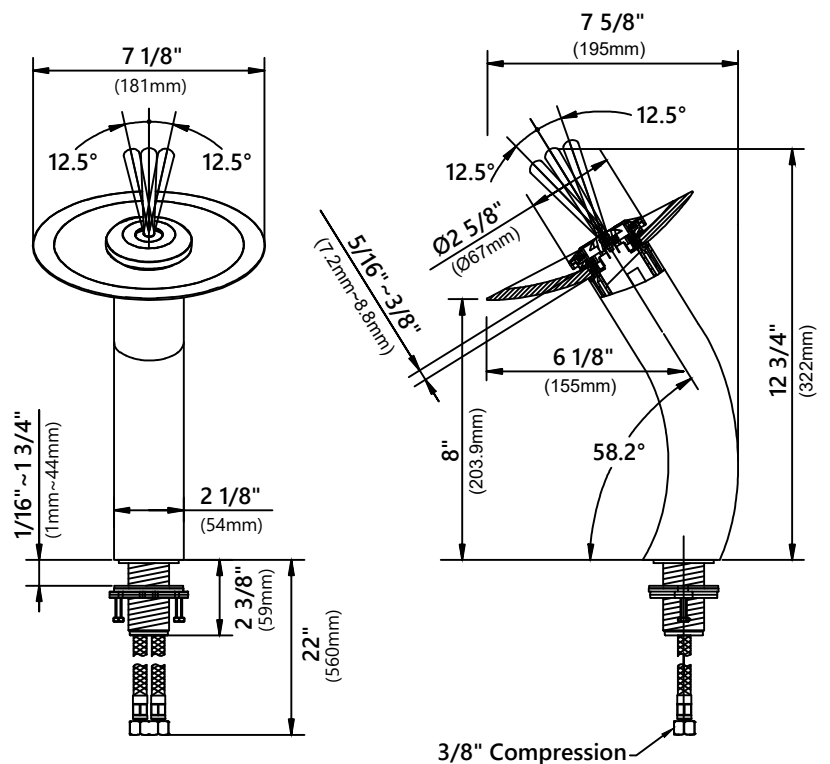

KGW-1700

Waterfall Bathroom Faucet

Faucet Dimensions

Overall Height: 12 3/4"

Overall Width: 7 1/8"

Spout Height: 8"

Spout Reach: 6 1/8"

Features

- Metal Body
- Lead Free Brass Waterway
- 35mm Ceramic Cartridge
- Single Hole Installation
- Flow Rate 2.2gpm (8.3L/min) @ 60 psi
- 32.5" Nylon Waterlines

Accessories Included

- Hex Wrench

Optional Accessories

- Pop Ups PU-10, PU-12

Available Finishes

- Chrome
- Satin Nickel
- Oil Rubbed Bronze
- Spot Free Stainless Steel

CODES/STANDARDS:

Product Certification

cUPC (ASME A112.18.1/CSA B125.1)

NSF/ANSI Standard 61 and 372 certified by IAPMO

AB1953, MASS, DOE, ADA

Warranty

Kraus Limited Lifetime Warranty

see website for details www.kraususa.com