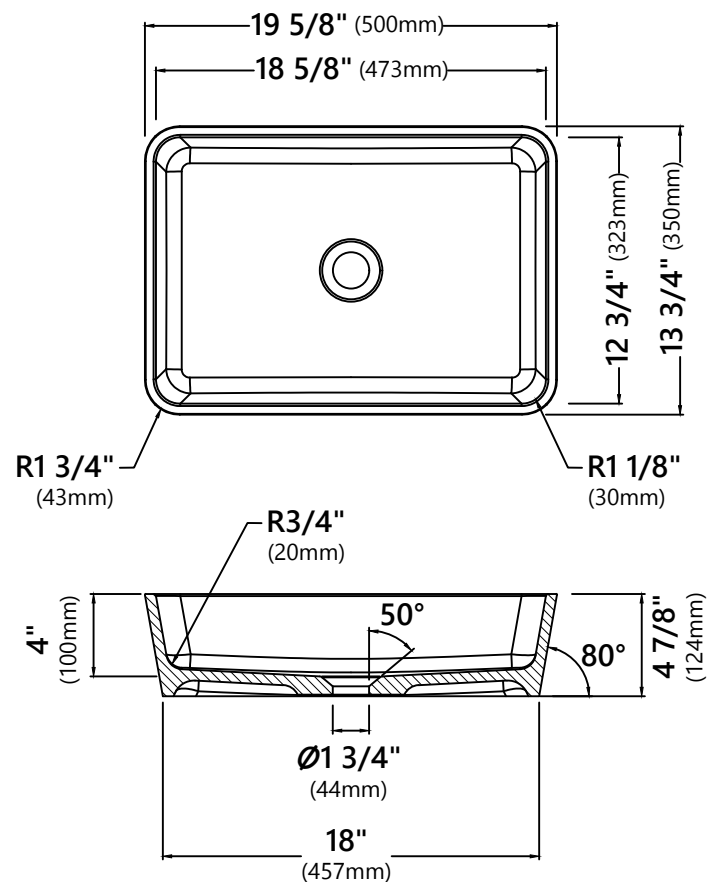

KSV-2MW

Composite Bathroom Sink

Sink Dimensions

Overall Dimensions: 19 5/8" x 13 3/4" x 4 7/8"

Bowl Dimensions: 18 5/8" x 12 3/4"

Sink Depth: 4"

Features

- Composite Solid Surface
- Rectangular Vessel Sink
- 1 3/4" Drain Hole Size
- Without Overflow

Available Colors

- Matte White

Accessories Included

- Sponge
- Buffing Paper

Optional Accessories

- Pop-Up Drain PU-10
- Grid Drain PU-12

CODES/STANDARDS:

Product Certification

cUPC
ADA

Warranty

Kraus Limited Lifetime Warranty

see website for details www.kraususa.com