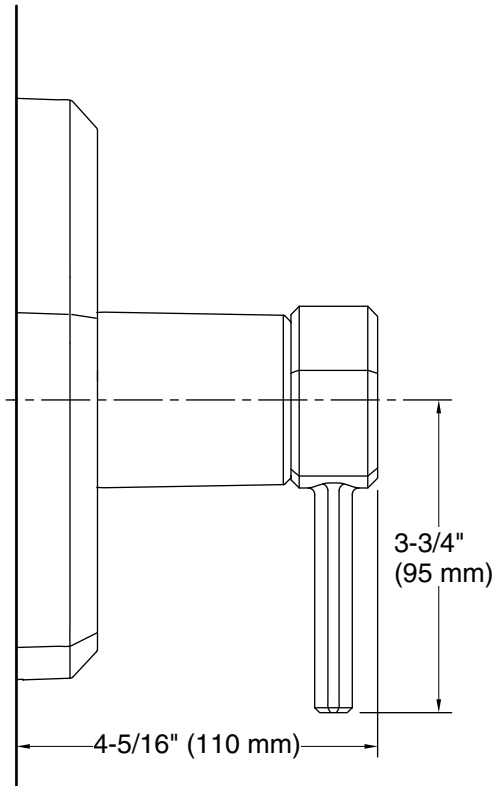

Technical Information

All product dimensions are nominal.

Drain included: No

Notes

Install this product according to the installation instructions.

ADA, OBC, CSA B651 compliant when installed to the specific requirements of these regulations.