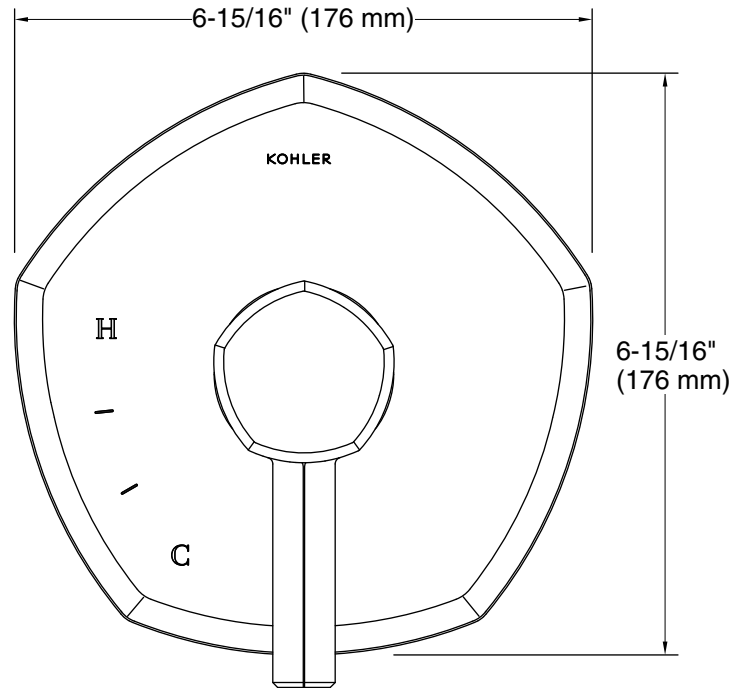

Technical Information

All product dimensions are nominal.

Drain included: No

Notes

Install this product according to the installation instructions.

ADA, OBC, CSA B651 compliant when installed to the specific requirements of these regulations.