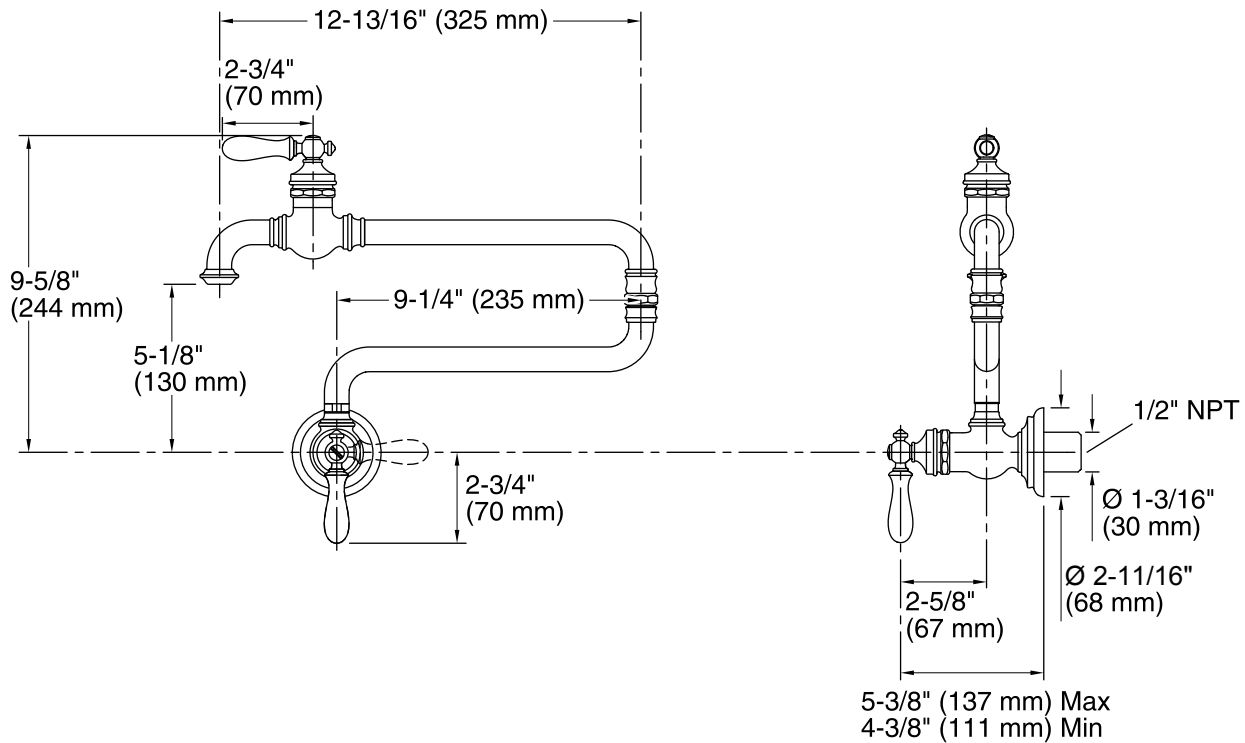

### Features

- Ceramic disc valves exceed industry longevity standards, ensuring durable performance for life.
- Articulating spout with 360-degree rotation offers superior clearance for filling pots on cooktops and ranges.
- Single lever handle with main lever shutoff.
- 3.2 gal/min (12.1 l/min) @ 60 psi (4.1 bar).
- Coordinates with other Artifacts kitchen products.

### Technical Information

All product dimensions are nominal.

#### Spout:

Spout reach: 22" (559 mm)