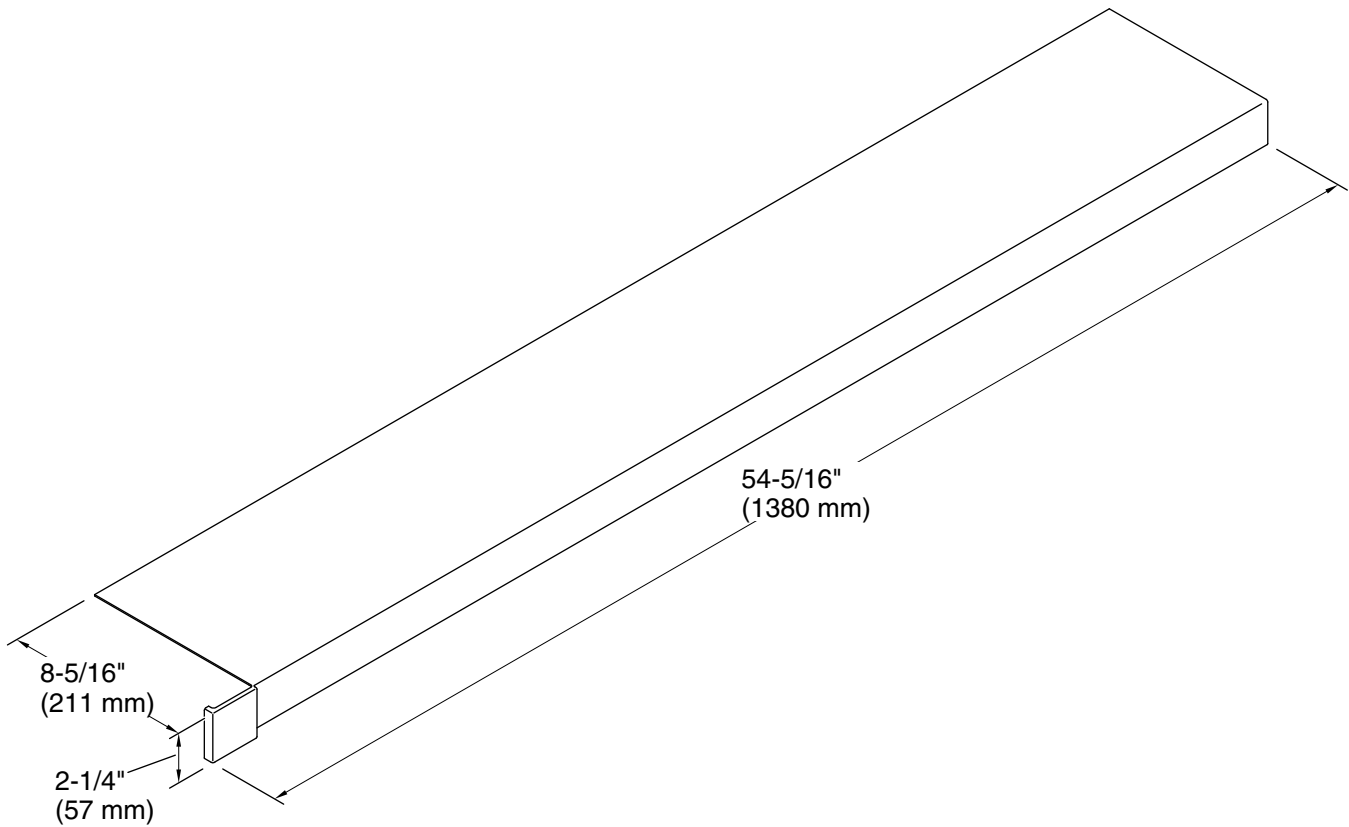

Features

- Protects window against water damage
- Includes four trim pieces
- Acrylic with matte finish to coordinate with Choreograph shower walls

Installation

- Field trimmable

Codes/Standards

None Applicable

	0	White
	96	Biscuit
	NY	Dune
	95	Ice™ Grey

Technical Information

All product dimensions are nominal.

Material: Acrylic

Notes

Install this product according to the installation instructions.