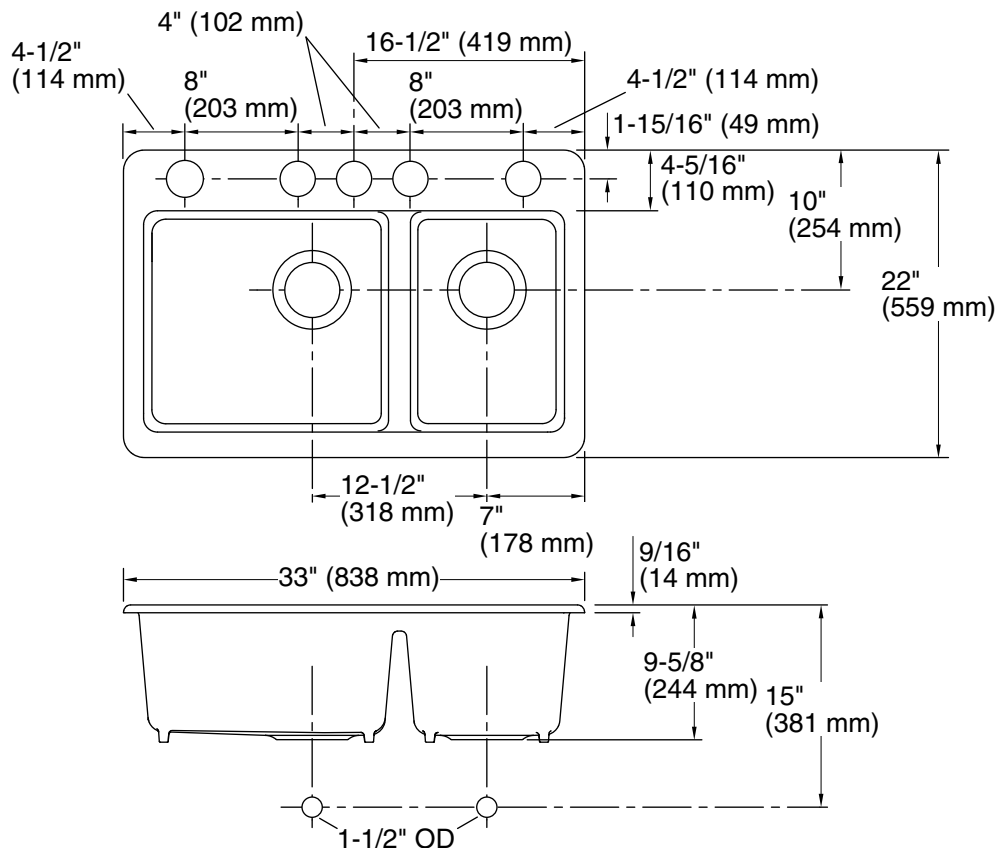

Features

- 36" minimum base cabinet width
- Large/medium bowls
- 9" (229 mm) depth provides generous workspace
- Five oversized faucet holes
- Oversized holes allow for easy installation of faucets and accessories
- Bowl slopes toward drain to minimize water pooling
- Offset drains increase workspace in the sink and storage space underneath
- Includes K-6239 colander with integral cutting board, K-6194 utility rack with soaking cup, and K-9234 left-hand bottom sink rack

Technical Information

All product dimensions are nominal.

Min. base cabinet width: 36" (914 mm)

Bowl area (Left):
Length: 17-9/16" (446 mm)
Width: 17-1/4" (438 mm)
Bowl depth: 9" (229 mm)
Water depth: 9" (229 mm)

Bowl area (Right):
Length: 11-1/16" (281 mm)
Width: 17-1/4" (438 mm)
Bowl depth: 9" (229 mm)
Water depth: 9" (229 mm)

Number of deck holes: 5

Drain hole: 3-7/8" (98 mm)

Template: 1166727-7, required, included