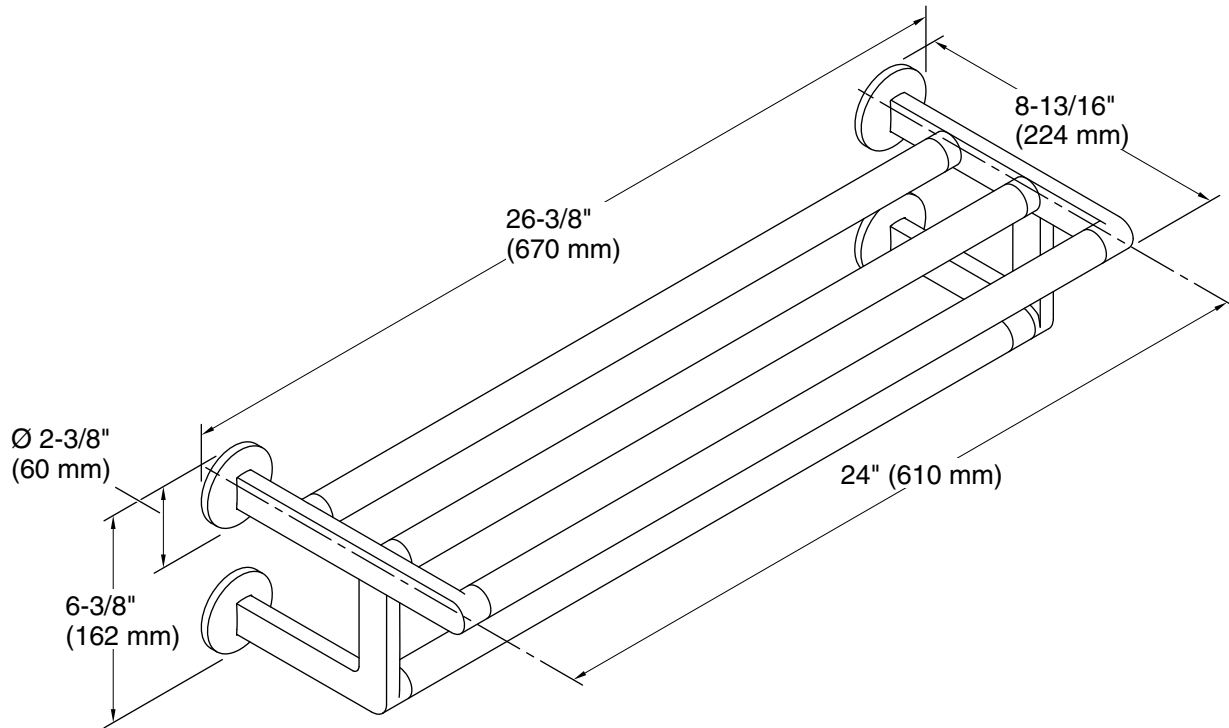

Features

- Upper shelf with towel bar below provides additional storage
- Coordinates with Components faucets, accessories, and showering components to complete your bathroom

Material

- Premium metal construction for durability and reliability
- KOHLER finishes resist corrosion and tarnishing

Technical Information

All product dimensions are nominal.

Installation Type: Wall-mount

Material: Zinc, Brass

Notes

Install this product according to the installation instructions.

CAUTION: Risk of personal injury. Do not install these products in any area where they are likely to be used inadvertently as a grab bar or support bar. These products are not designed or intended for use as a grab bar or support bar.