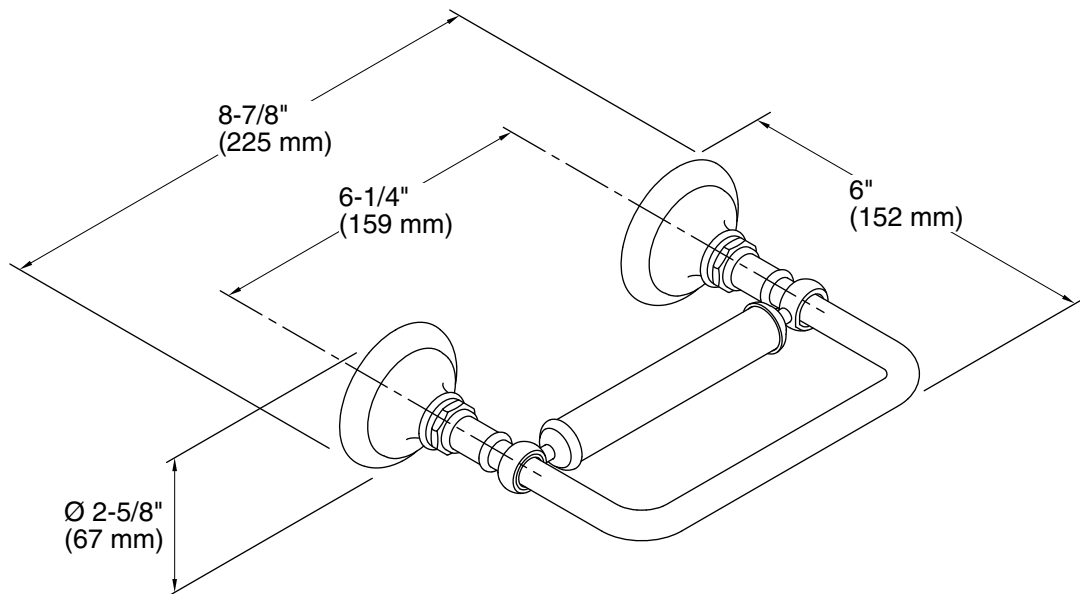

Technical Information

All product dimensions are nominal.

Material: Metal

Notes

Install this product according to the installation guide.

CAUTION: Risk of personal injury. Do not install these products in any area where they are likely to be used inadvertently as a grab bar or support bar. These products are not designed or intended for use as a grab bar or support bar.