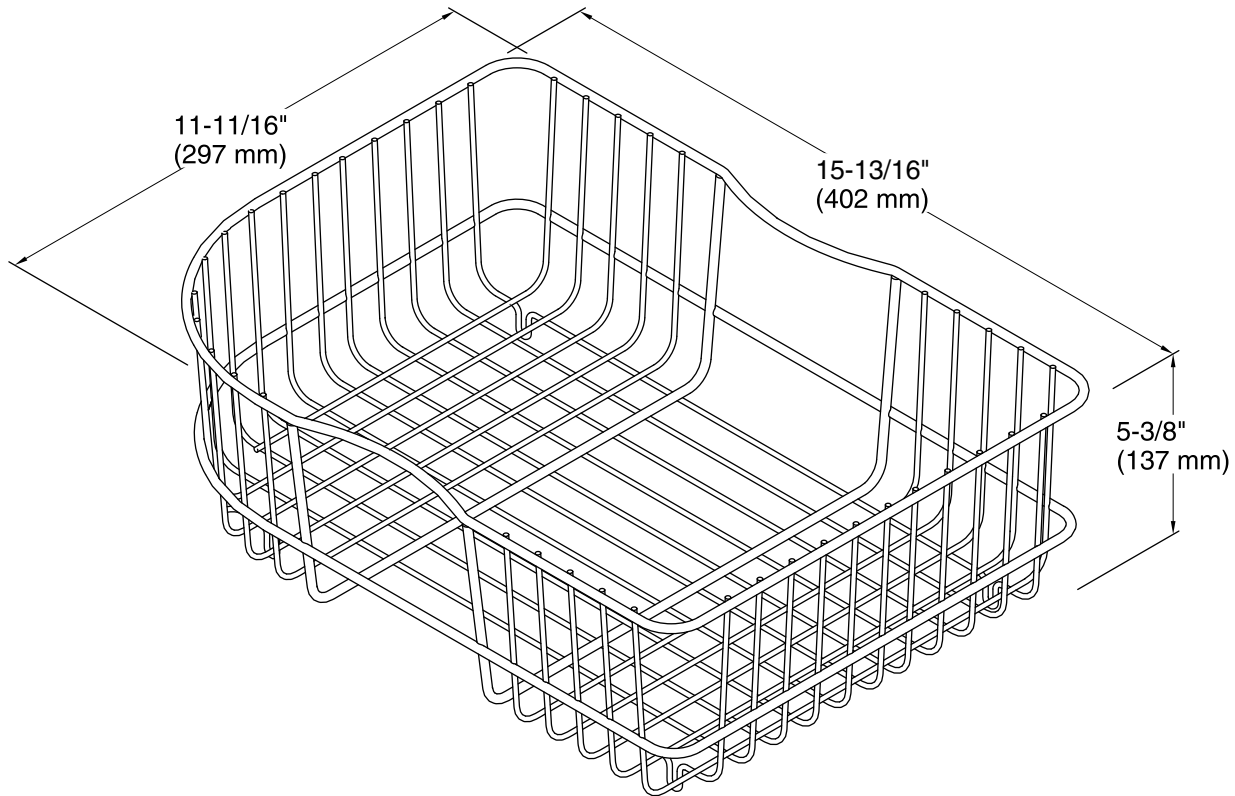

Features

- Fits in the right bowl of the K-5931 and K-5932 Executive Chef kitchen sinks and K-5948 Efficiency kitchen sink.
- Durable stainless-steel construction.
- Helps protect sink surface from daily wear.
- Dishwasher safe.
- Rubber feet provide added protection.

Technical Information

All product dimensions are nominal.

Material: Stainless Steel