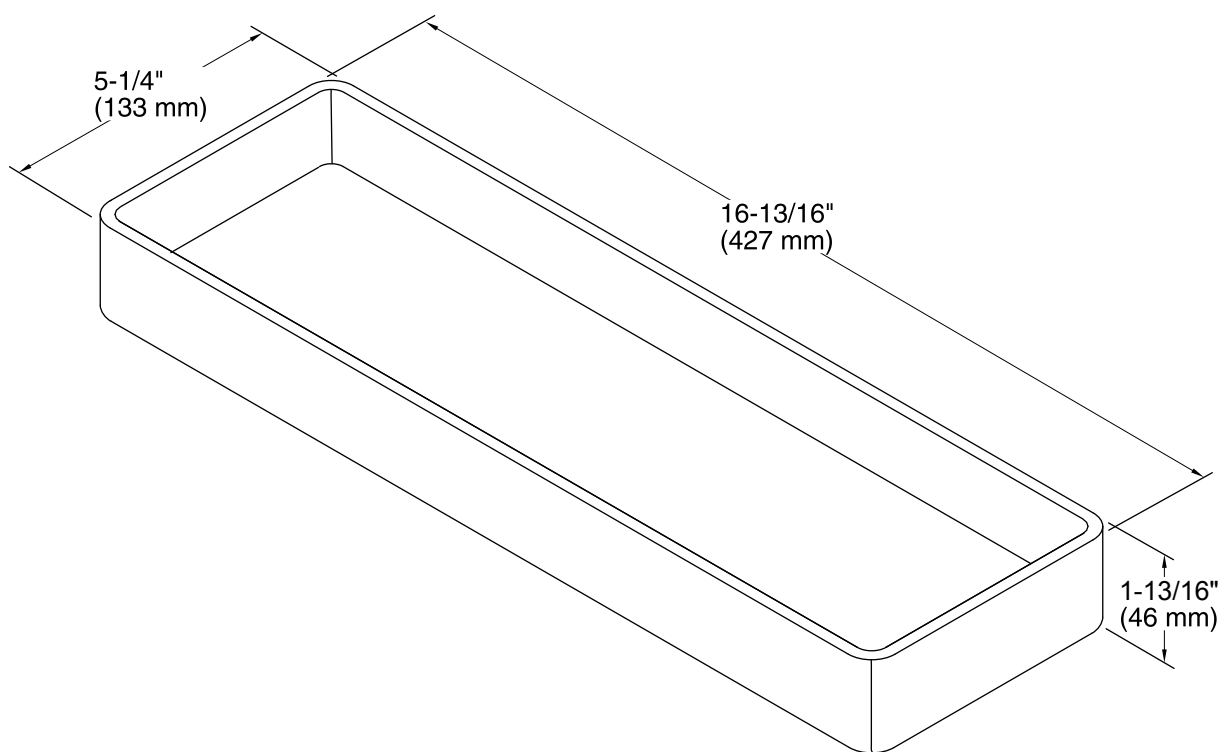

Features

- Fits atop the accessory ledge of the K-3760 and K-3761 Stages kitchen sinks.
- Comes included with the K-3760 and K-3761 Stages kitchen sinks.
- Durable polypropylene construction.
- Dishwasher safe.

Available Colors/Finishes

Color tiles intended for reference only.

Color	Code	Description
-------	------	-------------

	0	White
--	---	-------

Technical Information

All product dimensions are nominal.

Material: Plastic