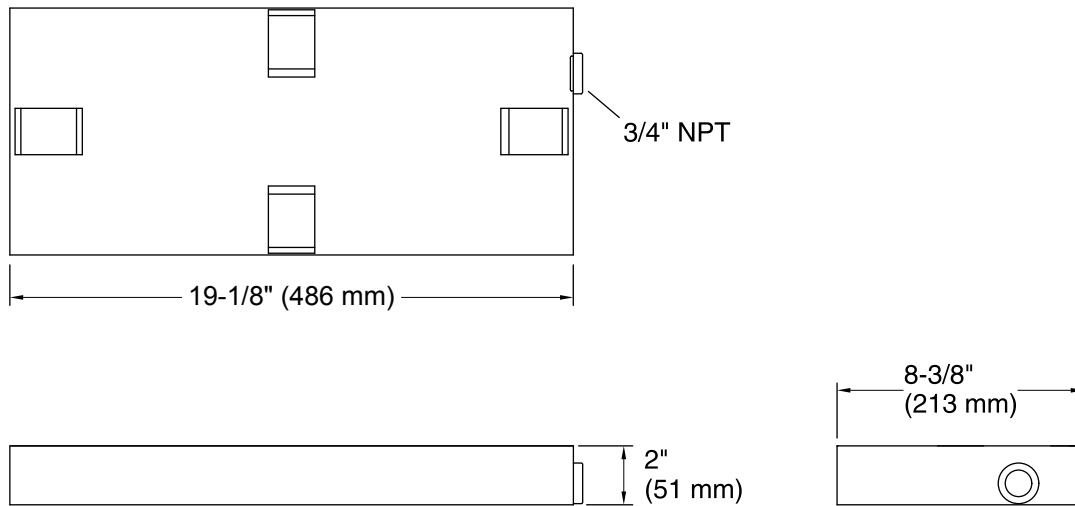

Technical Information

All product dimensions are nominal.

Drain included: Yes

Notes

Install this product according to the installation guide.