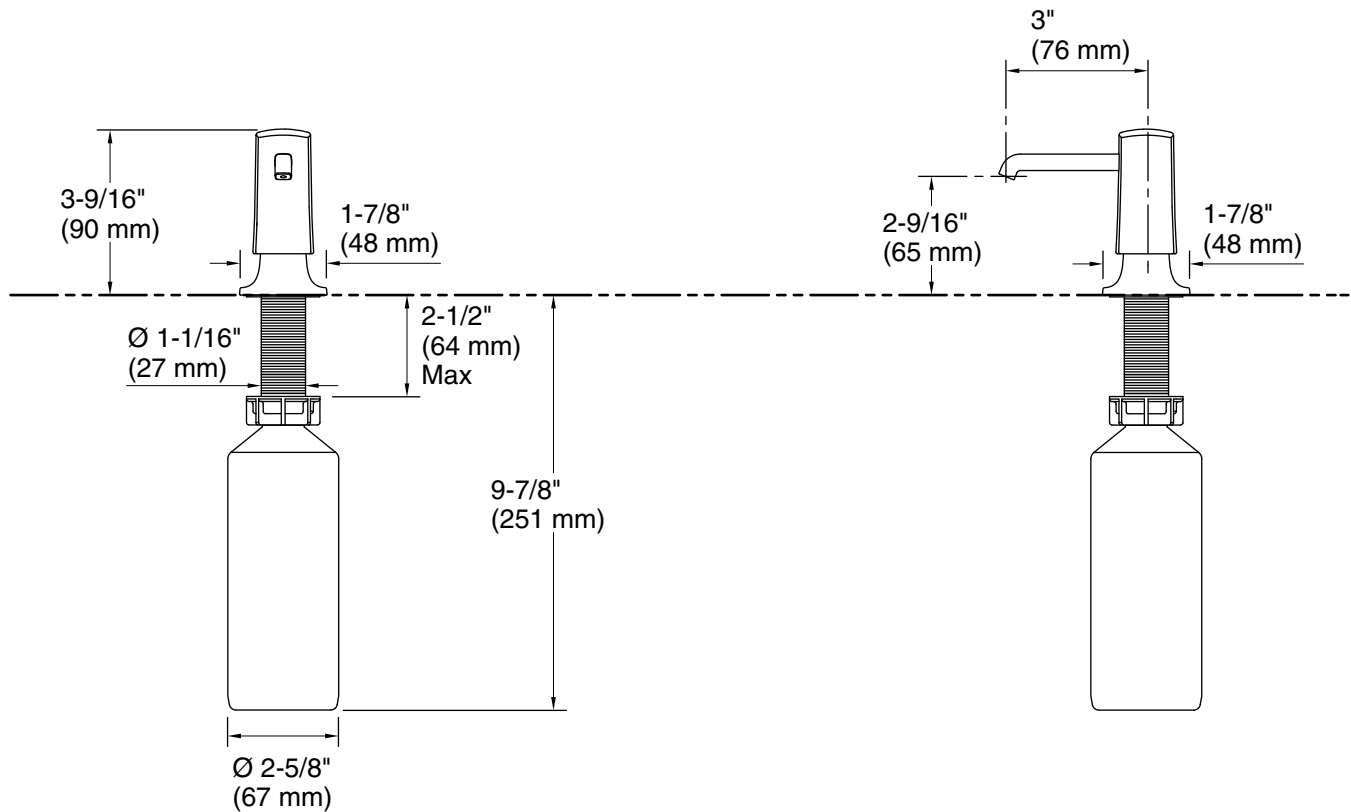

Features

- Holds up to 16 ounces of soap or lotion; refillable from top
- Greater thread length is suitable for use with thicker countertops
- Coordinates with the Graze® kitchen faucet collection

Material

Technical Information

All product dimensions are nominal.

Installation Type: Deck-mount, Undercounter

Material: Brass/Plastic