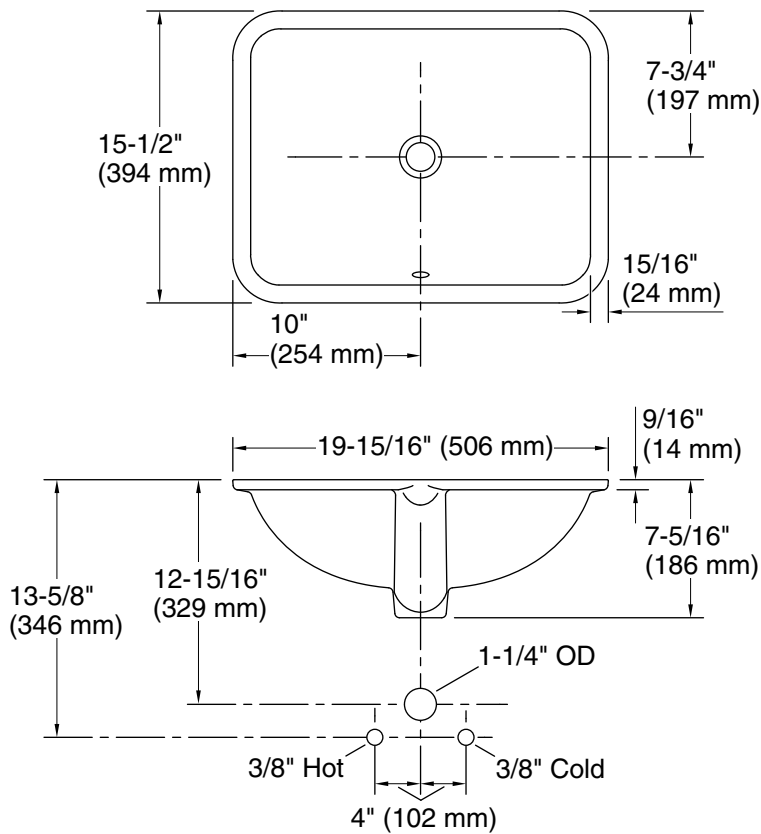

Material

- Vitreous china.

Installation

- Undermount.

Recommended Products/Accessories

K-9018 P-Trap

Included Components

Additional Components:
1193643 Basin clamps

Color	Code	Description
	7	Black Black™

Sartorial™ Paisley Caxton® Rectangle

Bathroom sink

K-29471-FP2

Recommended ADA Installation

Technical Information

All product dimensions are nominal.

Installation: Undermount