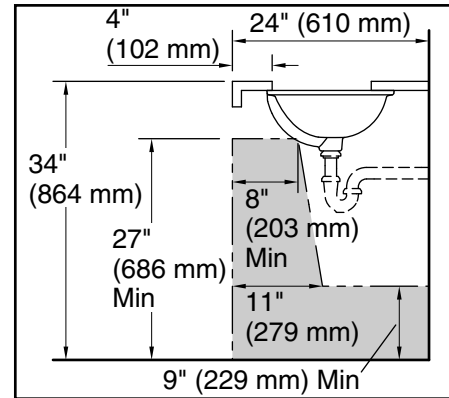

Material

- Vitreous china.

Installation

- Undermount.

Recommended Products/Accessories

K-9018 P-Trap

Included Components

Additional Components:
1193643 Basin clamps

Color	Code	Description
	7	Black Black™

Sartorial™ Paisley Caxton® Rectangle

Bathroom sink

K-29471-FP2

Recommended ADA Installation

Technical Information

All product dimensions are nominal.

Installation: Undermount