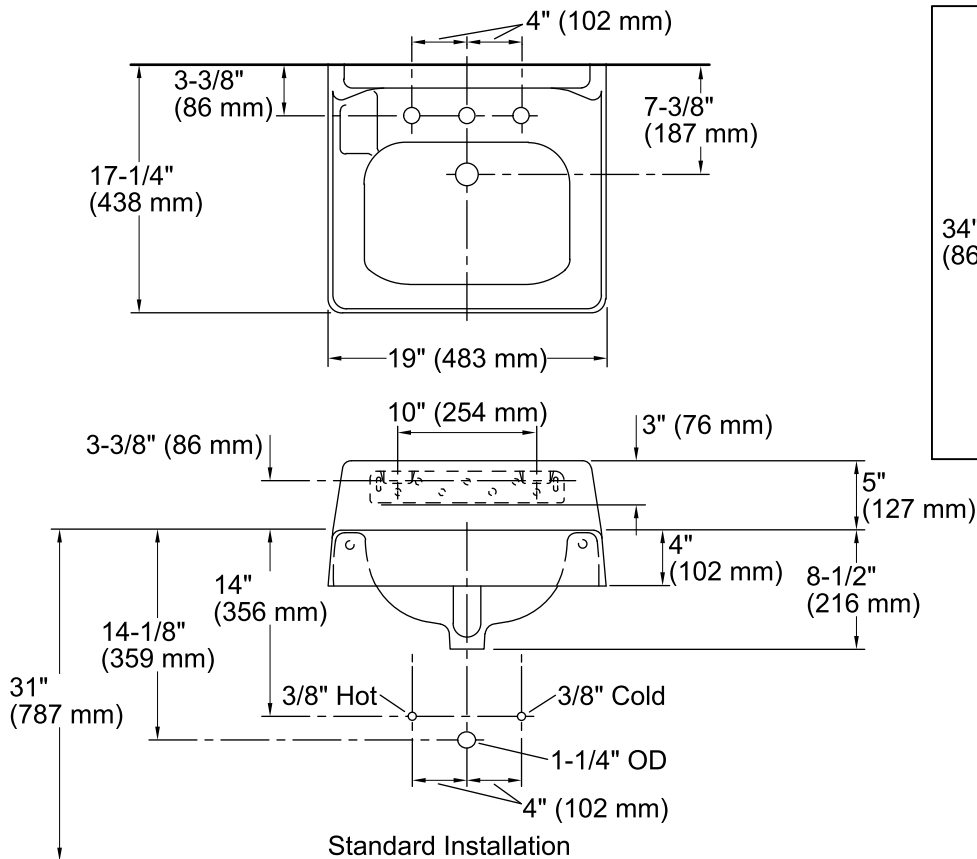

Hudson™
Wall-mount Bathroom Sink
K-2863

Features

- Made from premium materials that withstand high-volume usage
- Constructed KOHLER® Cast Iron
- 19"L x 17"W
- Wall-mount installation
- 8" center drilling

■ 0 White

Technical Information

All product dimensions are nominal.

- Bowl configuration: Single
- Installation: Wall-mount
- Bowl area (Only): Length: 15" (381 mm)
Width: 10" (254 mm)
Water depth: 5" (127 mm)
- Number of deck holes: 3
- Faucet hole spacing: 8" (203 mm)
- Faucet hole(s): 1-3/8" (35 mm)
- Drain hole: 1-3/4" (44 mm)