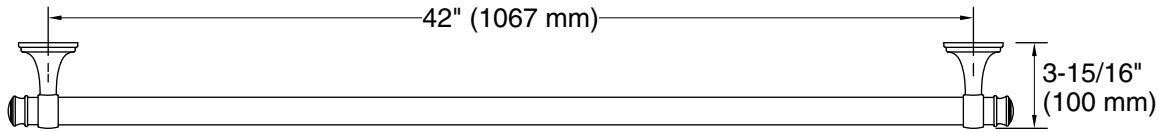

Technical Information

All product dimensions are nominal.

Installation Type: Wall-mount

Material: Zinc

Notes

Measure your actual product for roughing-in details.

WARNING: Risk of personal injury. The wall plates on the grab bar must be mounted to a brace between the wall studs. This will ensure that the weight of the user is adequately supported.