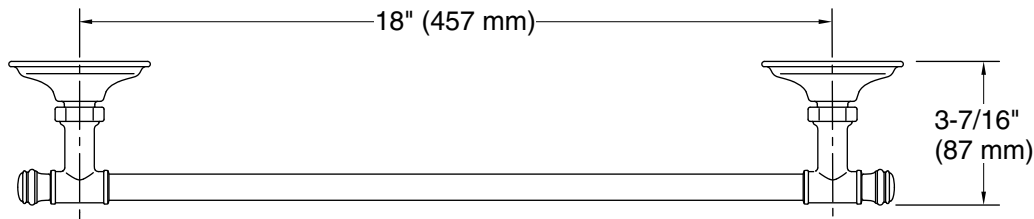

### Features

- 18" (457 mm) bar.
- Coordinates with transitional-style KOHLER® faucets and showering components.

## Technical Information

All product dimensions are nominal.

Installation Type: Wall-mount

Material: Zinc, Stainless Steel