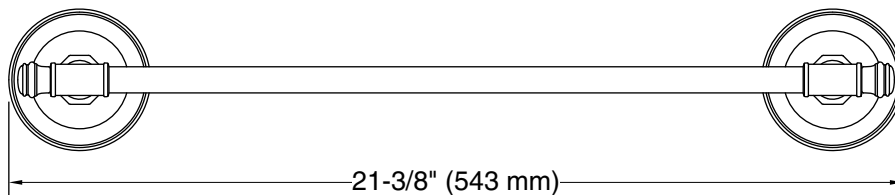

### Features

- 18" (457 mm) bar.
- Coordinates with transitional-style KOHLER® faucets and showering components.

### Included Components

Additional Components:  
Installation hardware  
template

## Technical Information

All product dimensions are nominal.

Installation Type: Wall-mount

Material: Zinc, Stainless Steel