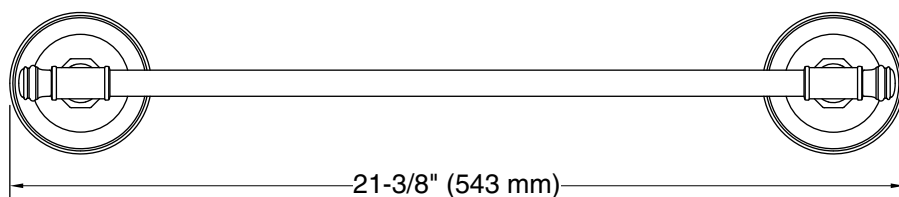

### Features

- 18" (457 mm) bar.
- Coordinates with transitional-style KOHLER® faucets and showering components.

### Included Components

Additional Components:  
Installation hardware  
template

## Technical Information

All product dimensions are nominal.

Installation Type: Wall-mount

Material: Zinc, Stainless Steel