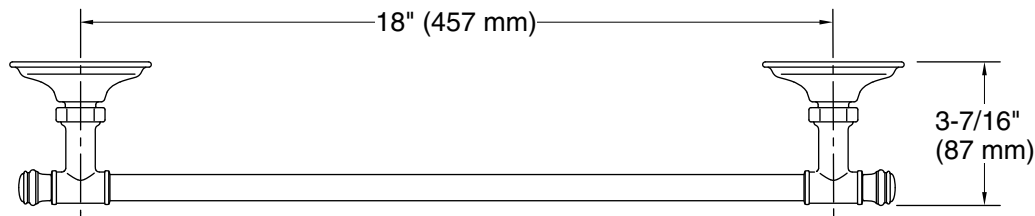

### Features

- 18" (457 mm) bar.
- Coordinates with transitional-style KOHLER® faucets and showering components.

## Technical Information

All product dimensions are nominal.

Installation Type: Wall-mount

Material: Zinc, Stainless Steel