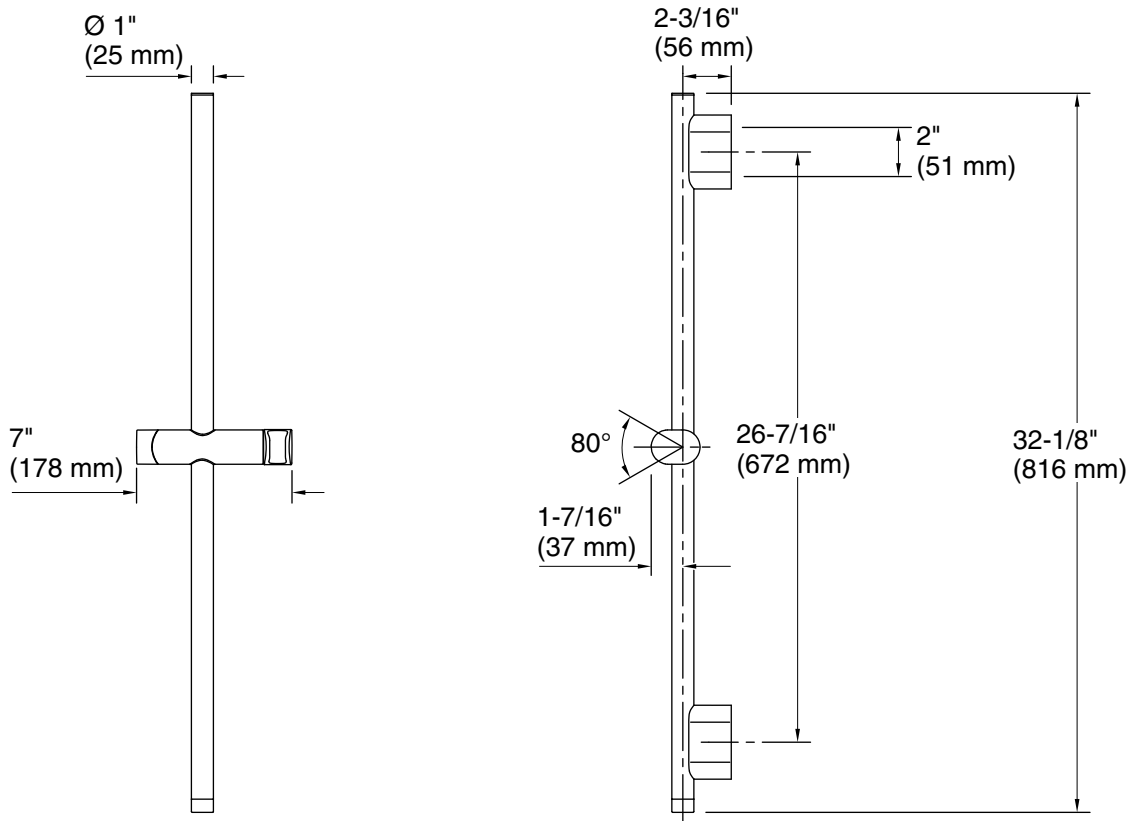

Technical Information

All product dimensions are nominal.