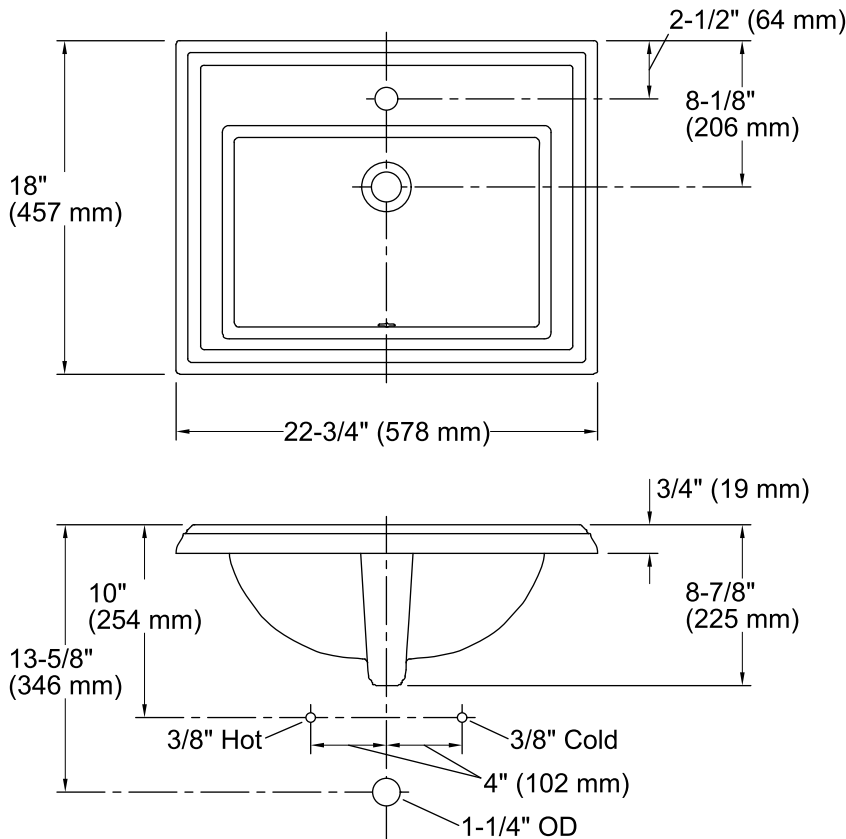

Memoirs® Stately
 Drop-in Bathroom Sink
K-2337-1

Features

- Single faucet hole.
- Elegant rectangular basin.
- Overflow drain.
- Coordinates with other products in the Memoirs collection.

Material

- Vitreous china.

Technical Information

All product dimensions are nominal.

Bowl configuration:	Single
Installation:	Drop-in
Bowl area (Only):	Length: 17" (432 mm) Width: 10" (254 mm) Water depth: 5" (127 mm)
Number of deck holes:	1
Faucet hole(s):	1-3/8" (35 mm)
Drain hole:	1-3/4" (44 mm)
Template:	1003676, required, included