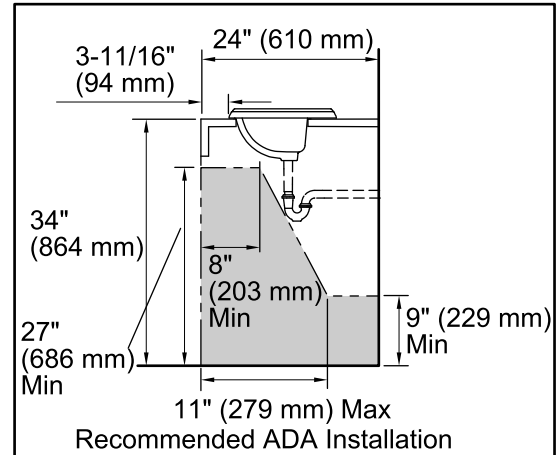

Memoirs® Stately
 Drop-in Bathroom Sink
K-2337-1

Features

- Single faucet hole.
- Elegant rectangular basin.
- Overflow drain.
- Coordinates with other products in the Memoirs collection.

Material

- Vitreous china.

Installation

- Drop-in

Recommended Products/Accessories

K-8998 P-Trap

ADA **CSA B651**

Codes/Standards

ASME A112.19.2/CSA B45.1
 ADA
 ICC/ANSI A117.1
 CSA B651

KOHLER® One-Year Limited Warranty

Technical Information

All product dimensions are nominal.

Bowl configuration:	Single
Installation:	Drop-in
Bowl area (Only):	Length: 17" (432 mm) Width: 10" (254 mm) Water depth: 5" (127 mm)
Number of deck holes:	1
Faucet hole(s):	1-3/8" (35 mm)
Drain hole:	1-3/4" (44 mm)
Template:	1003676, required, included