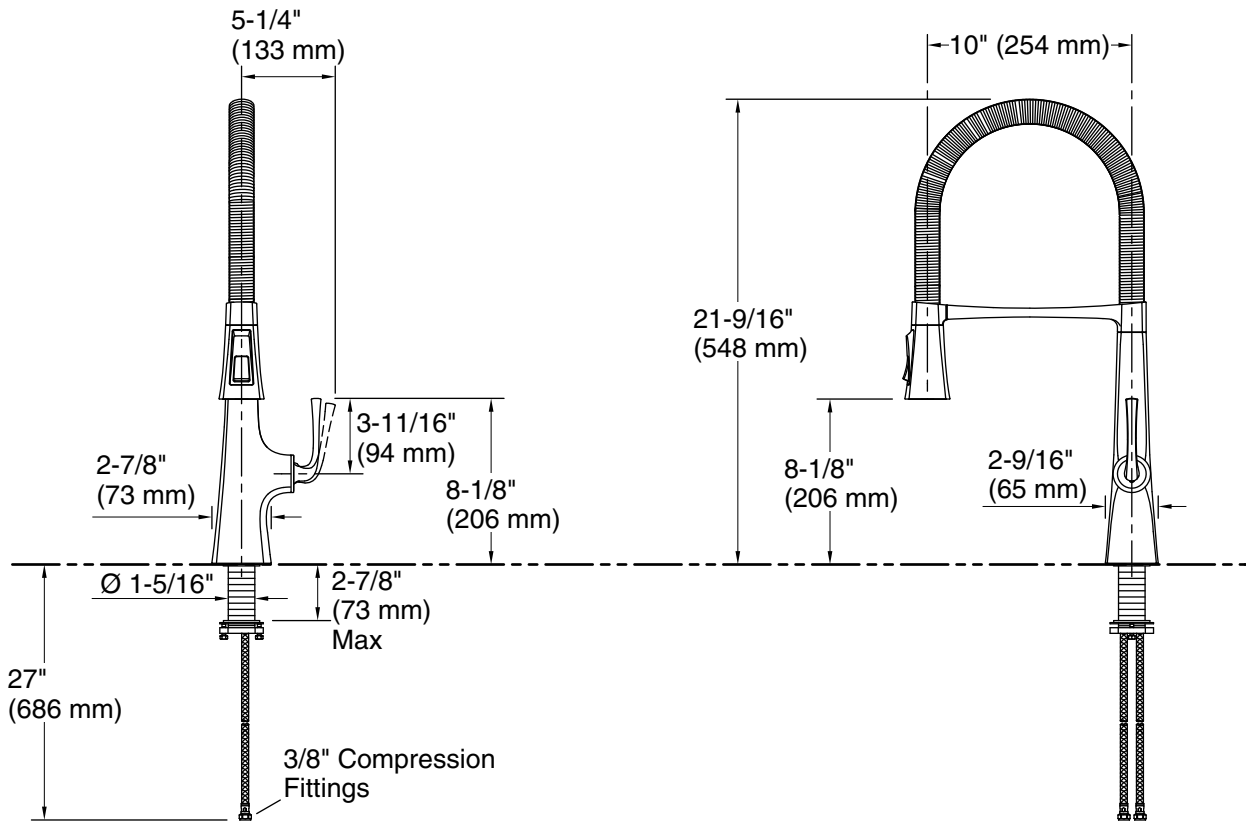

Material

- Premium metal construction.
- KOHLER finishes resist corrosion and tarnishing.

Installation

- Deck-mount.
- For single-hole installation. (3-hole escutcheon available; K-22071, sold separately).
- Flexible supply lines simplify installation.

Adapters, Rough-in and Extension Kits

1327990 Range: 2-1/2" (64 mm) - 4-5/8" (117 mm)

Optional Products/Accessories

K-22071

ADA CSA B651

Codes/Standards

ASME A112.18.1/CSA B125.1
NSF/ANSI 61
NSF/ANSI 372
All applicable US Federal and State material regulations
DOE - Energy Policy Act 1992
California Energy Commission (CEC)
ADA
ICC/ANSI A117.1
CSA B651

Technical Information

All product dimensions are nominal.

Faucet:

Flow rate: 1.5 gal/min (5.7 l/min)

Pressure: 60 psi (4.1 bar)

Drain included: No

Spout:

Spout reach: 10" (254 mm)

Handle clearance: 5-1/4" (133 mm)

Notes

Install this product according to the installation instructions.

ADA, CSA B651 compliant when installed to the specific requirements of these regulations.