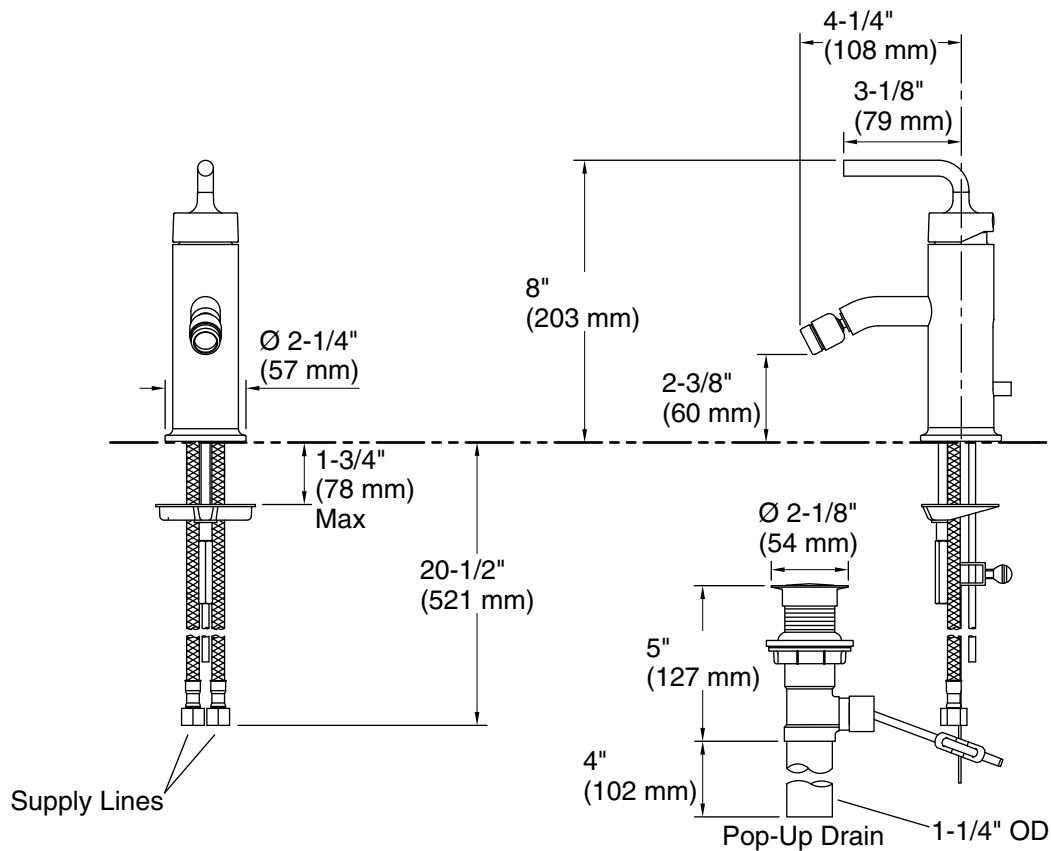

Features

- One-piece, self-contained ceramic disc valve allows both volume and temperature control
- High-temperature limit setting for added safety
- Available with straight handle
- Pop-up drain with lift rod and tailpiece
- 4-1/4" (108 mm) swivel spray spout

Material

- Brass

Installation

- Flexible connections for easy installation
- Single-hole mounting

Recommended Products/Accessories

- K-23726 Drain treatment
- K-23723 Faucet cleaner

Codes/Standards

ASME A112.18.1/CSA B125.1

Technical Information

All product dimensions are nominal.

Notes

Install this product according to the installation instructions.