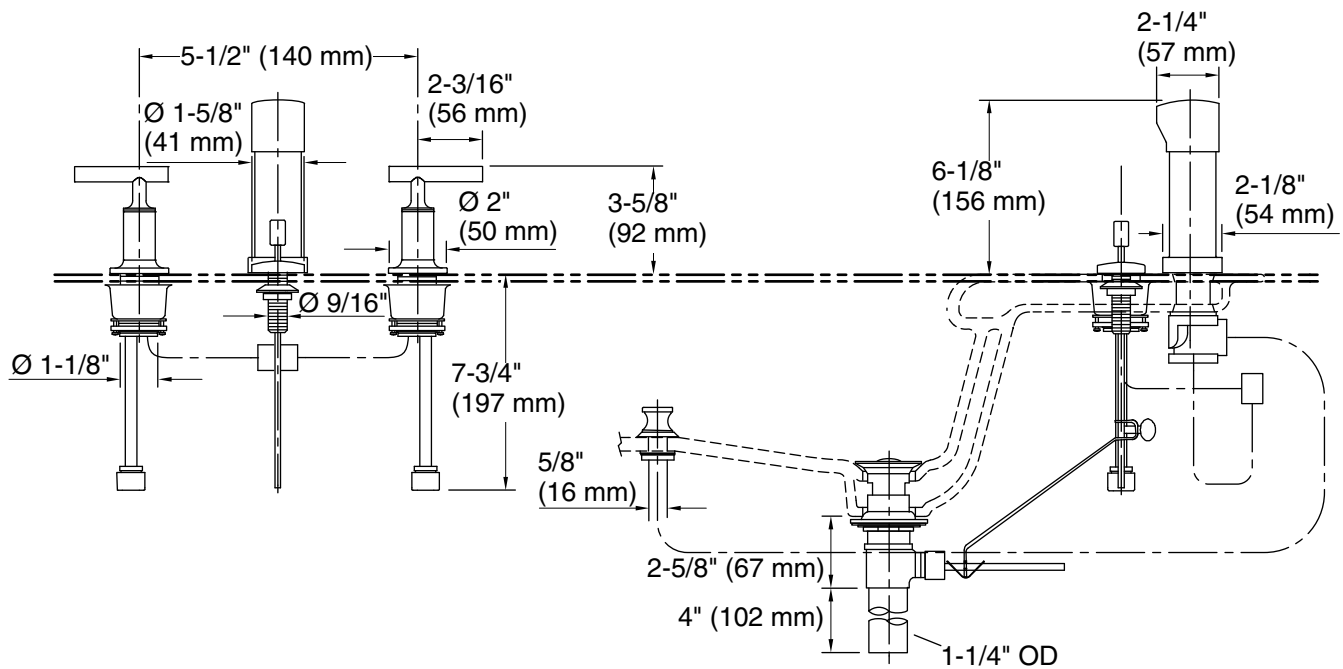

Color tiles intended for reference only.

Color	Code	Description
	CP	Polished Chrome
	SN	Vibrant® Polished Nickel
	BN	Vibrant® Brushed Nickel
	BV	Vibrant® Brushed Bronze

Technical Information

All product dimensions are nominal.