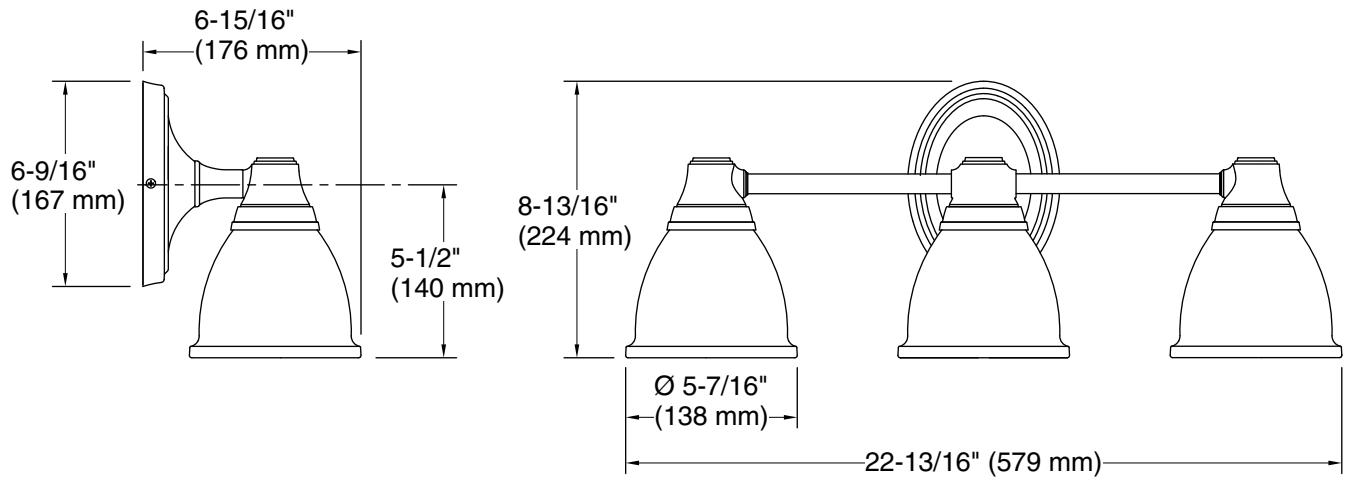

Technical Information

All product dimensions are nominal.

Installation Type: Wall-mount
Material: Metal, Glass
Number of Lights: 3

Notes

Install this product according to the installation guide.