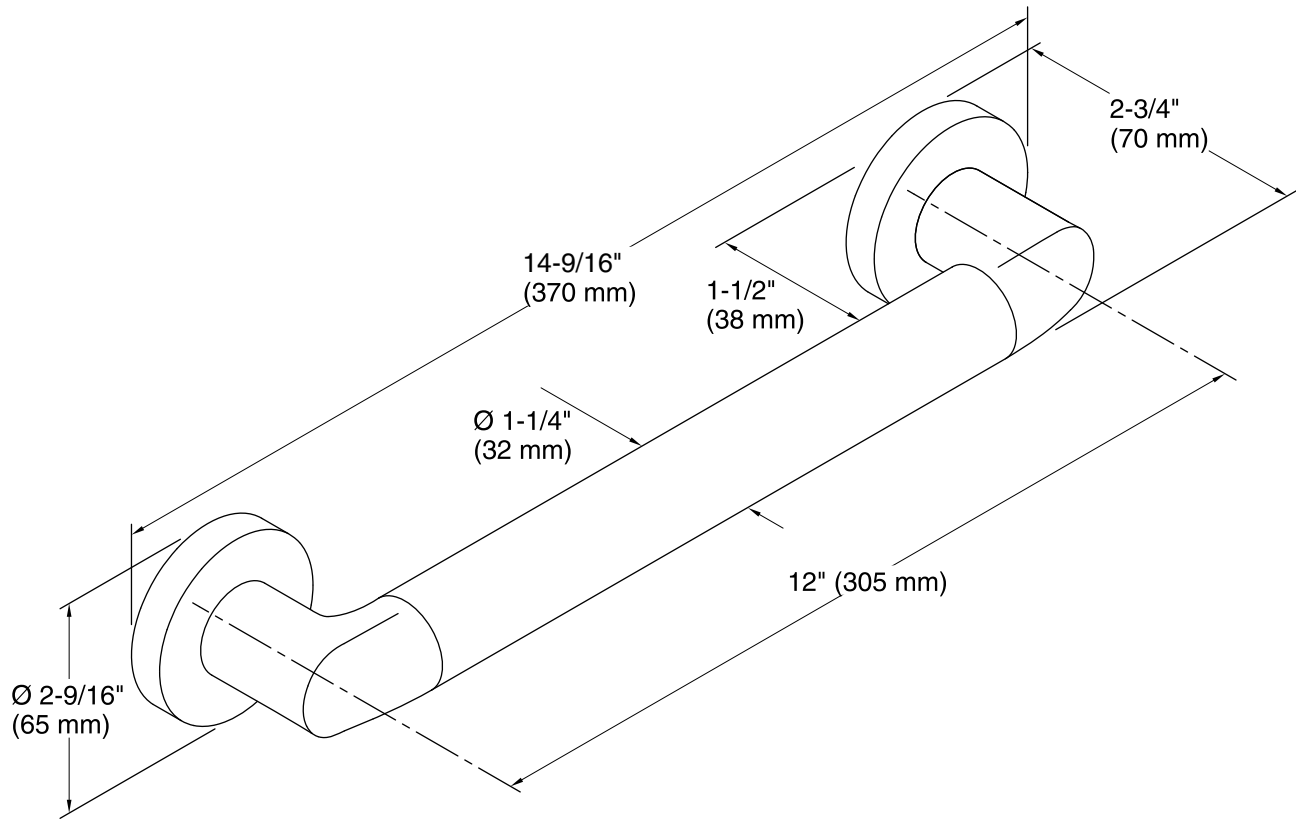

Technical Information

All product dimensions are nominal.

Notes

Install this product according to the installation instructions.

WARNING: Risk of personal injury. The wall plates on the grab bar must be mounted to a brace between the wall studs. This will ensure that the weight of the user is adequately supported.

ADA compliant when installed to the specific requirements of these regulations.