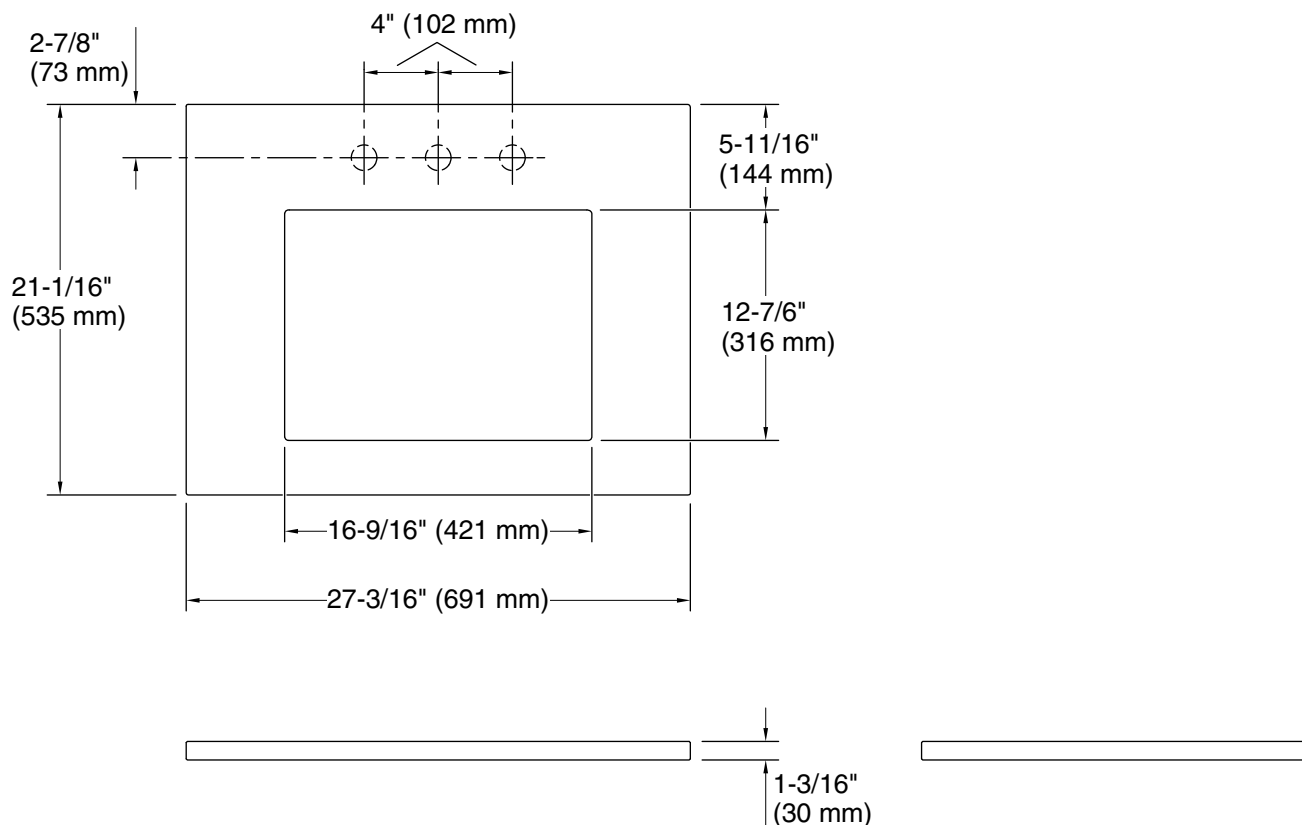

FEATURES

P78574

- Top is cut from a single piece of marble
- Top features knockout holes for an 8" (203 mm) widespread or single-control basin set
- Complements the Grid collection and other contemporary designs