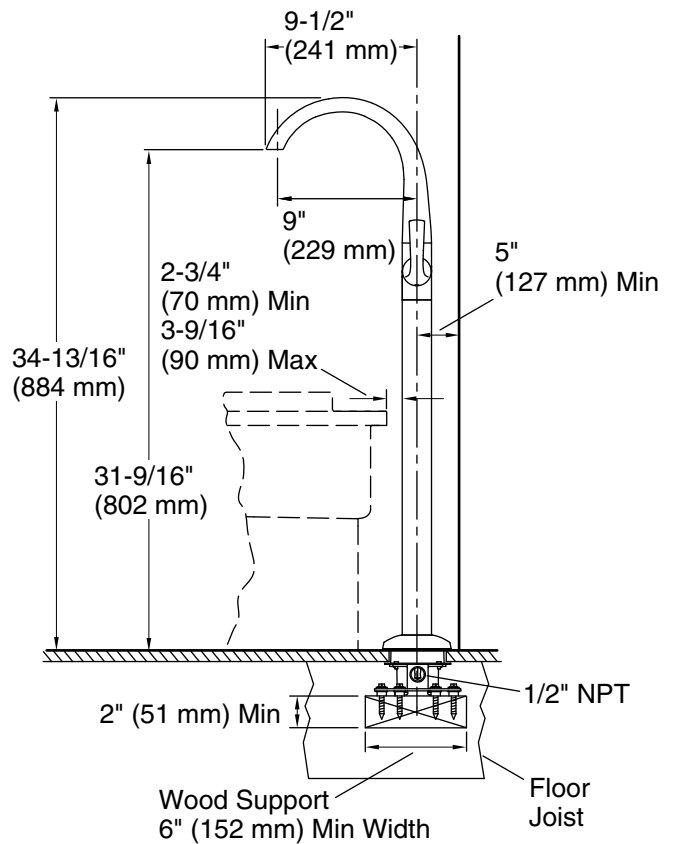

FEATURES

- Solid brass construction for durability and reliability
- Single lever handle allows for both ON/OFF activation and temperature setting
- Floor-mount installation
- 9-1/2" (241 mm) spout reach
- 9 gal/min (34 l/min) flow rate
- Integral valve
- Includes hardware kit and escutcheon
- Complements the Script collection

CODES/STANDARDS APPLICABLE

- Specified model meets or exceeds the following:
- ASME A112.18.1/CSA B125.1
 - ASSE 1014

P25088

SPECIFIED MODEL

Model	Description	Finishes		
P25088-00	Script Floor-Mount Bath Filler	<input type="checkbox"/> CP Polished Chrome	<input type="checkbox"/> AD Nickel Silver	<input type="checkbox"/> BCH Blush Bronze
Required Accessories				
P24761-00	Soft Modern Dual-Function Handshower w/Hose	<input type="checkbox"/> CP Polished Chrome	<input type="checkbox"/> AD Nickel Silver	<input type="checkbox"/> AG Brushed Nickel
		<input type="checkbox"/> W7 Black Nickel	<input type="checkbox"/> GN Gunmetal	<input type="checkbox"/> BCH Blush Bronze
P20512-00	Dual Mounting Block	<input type="checkbox"/> NA		